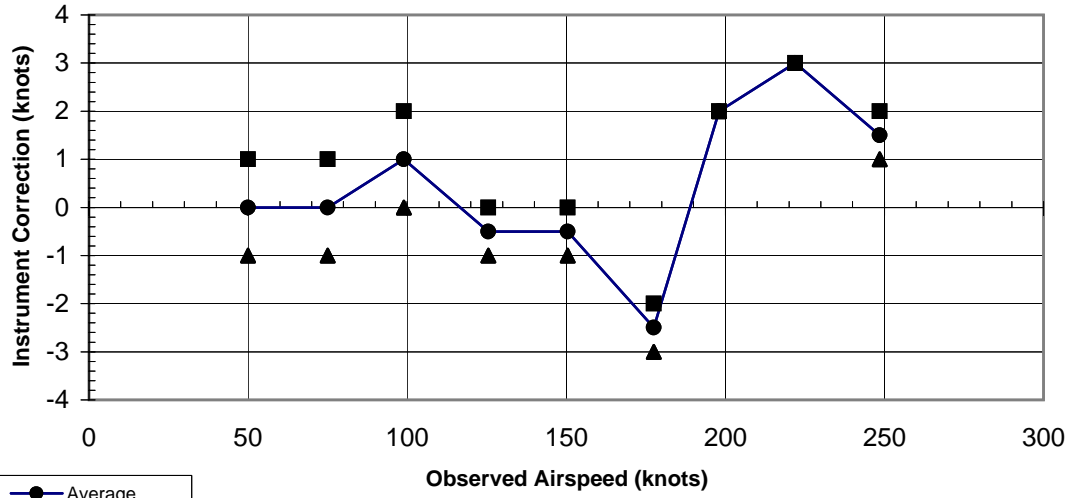

Instrument Calibration Chart
Airspeed - Copilot
Piper Navajo N11UT

- Average
- Increasing
- ▲ Decreasing

Calibrated by M.L..
Date: 6-16-1998.
ISN: 11607