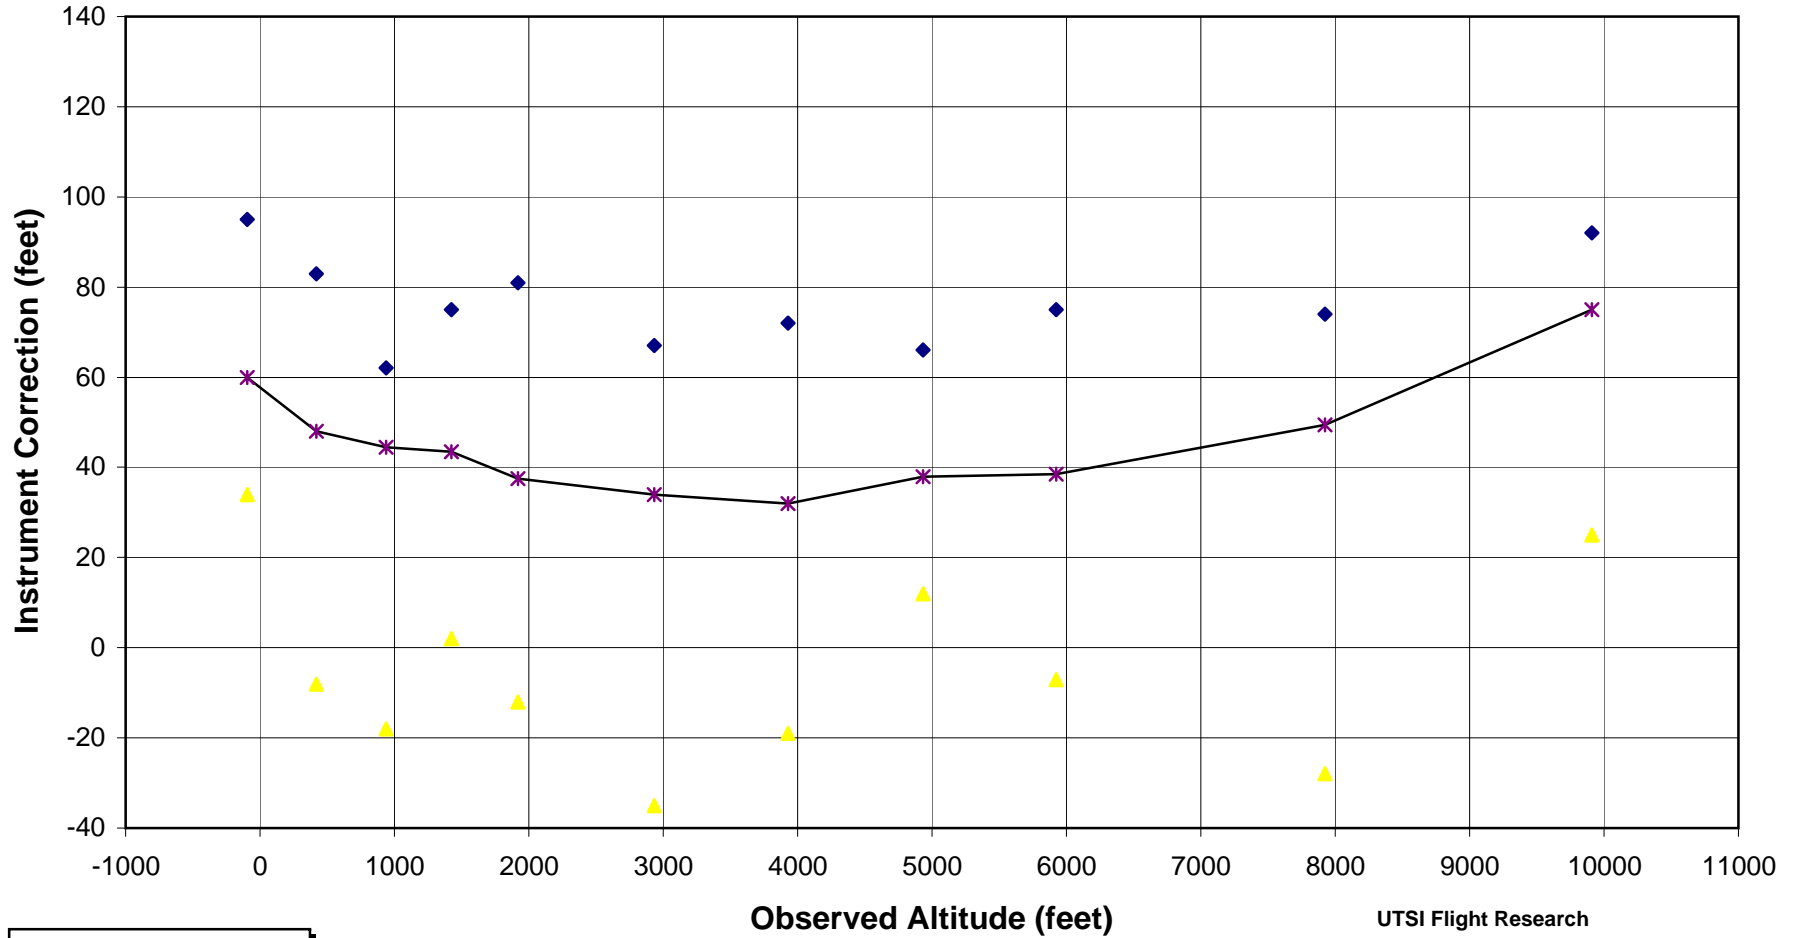

Instrument Calibration Chart

Altimeter - Rear Left

Piper Navajo N11UT

- ◆ Increasing
- ▲ Decreasing
- *— Tapped Value

UTSI Flight Research
Calibration Date: 8/4/00
ISN: 8726
Calibrated Team: Leigh
TAG: ALT1006J.XLS