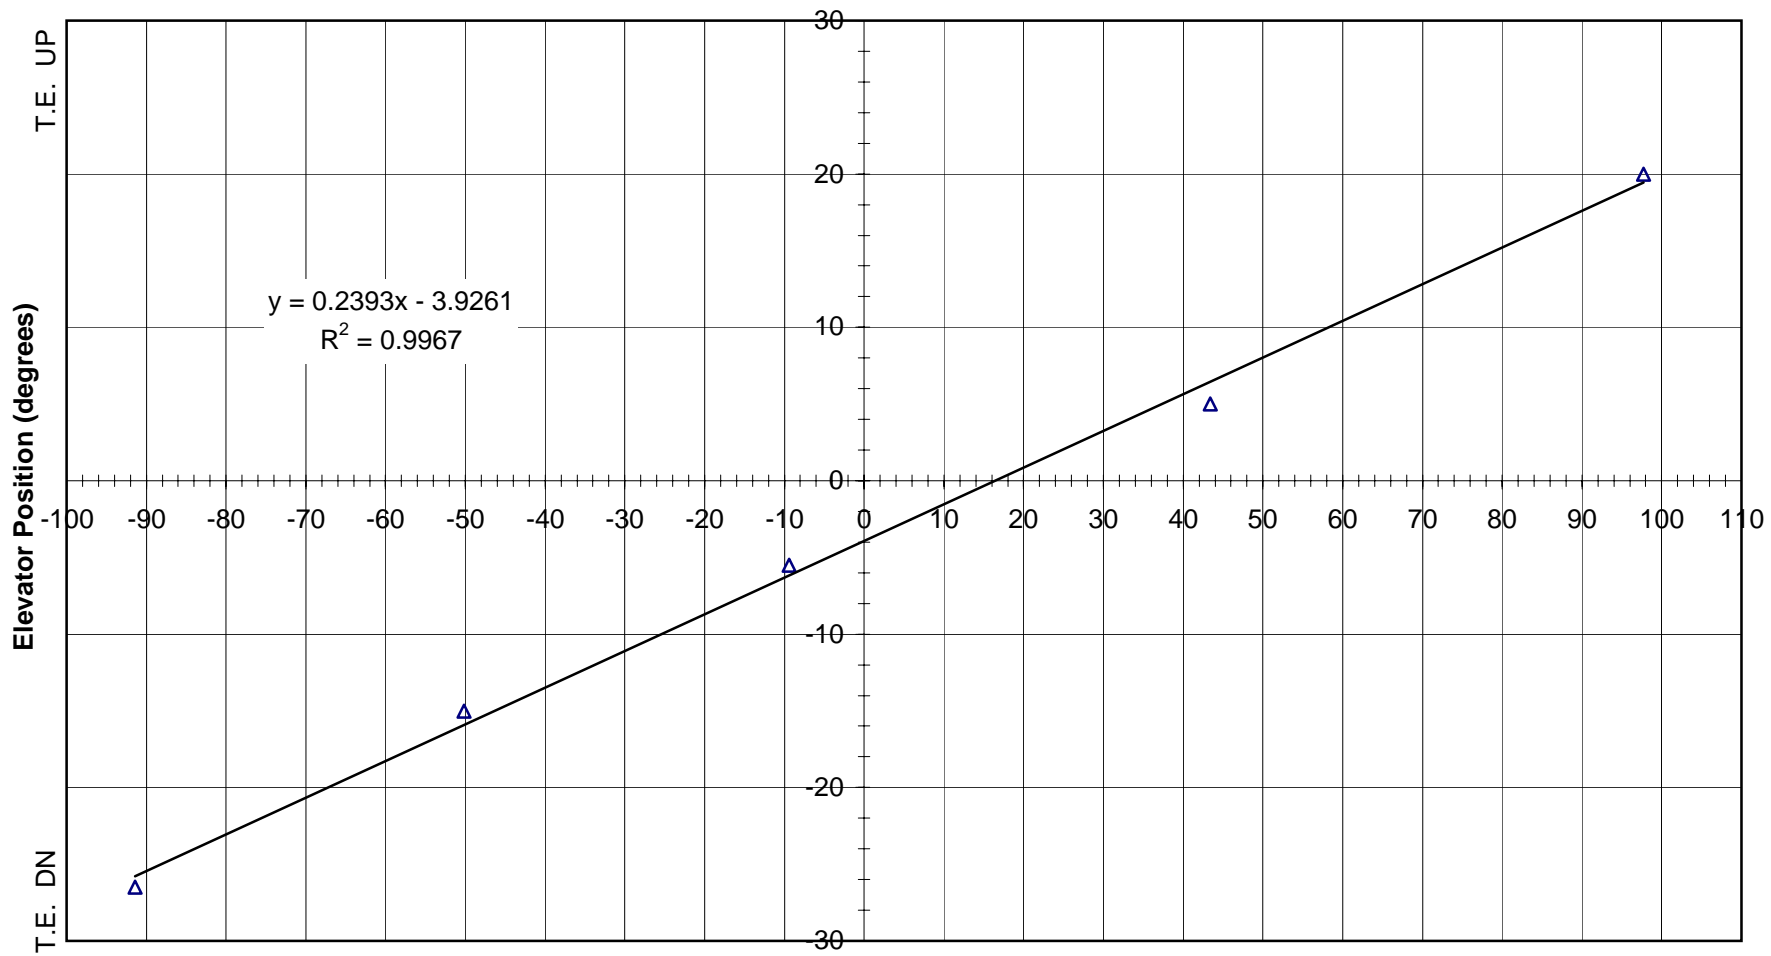

Elevator Position - All Student Consoles

Navajo N11UT

△ Calibration Points
— Linear Fit

Meter Reading

UTSI Flight Research
Calibration Date: 9/1/00
Inst. Serial # :N/A
Calibrated by: M. Leigh
Tag: POS1003J.XLS