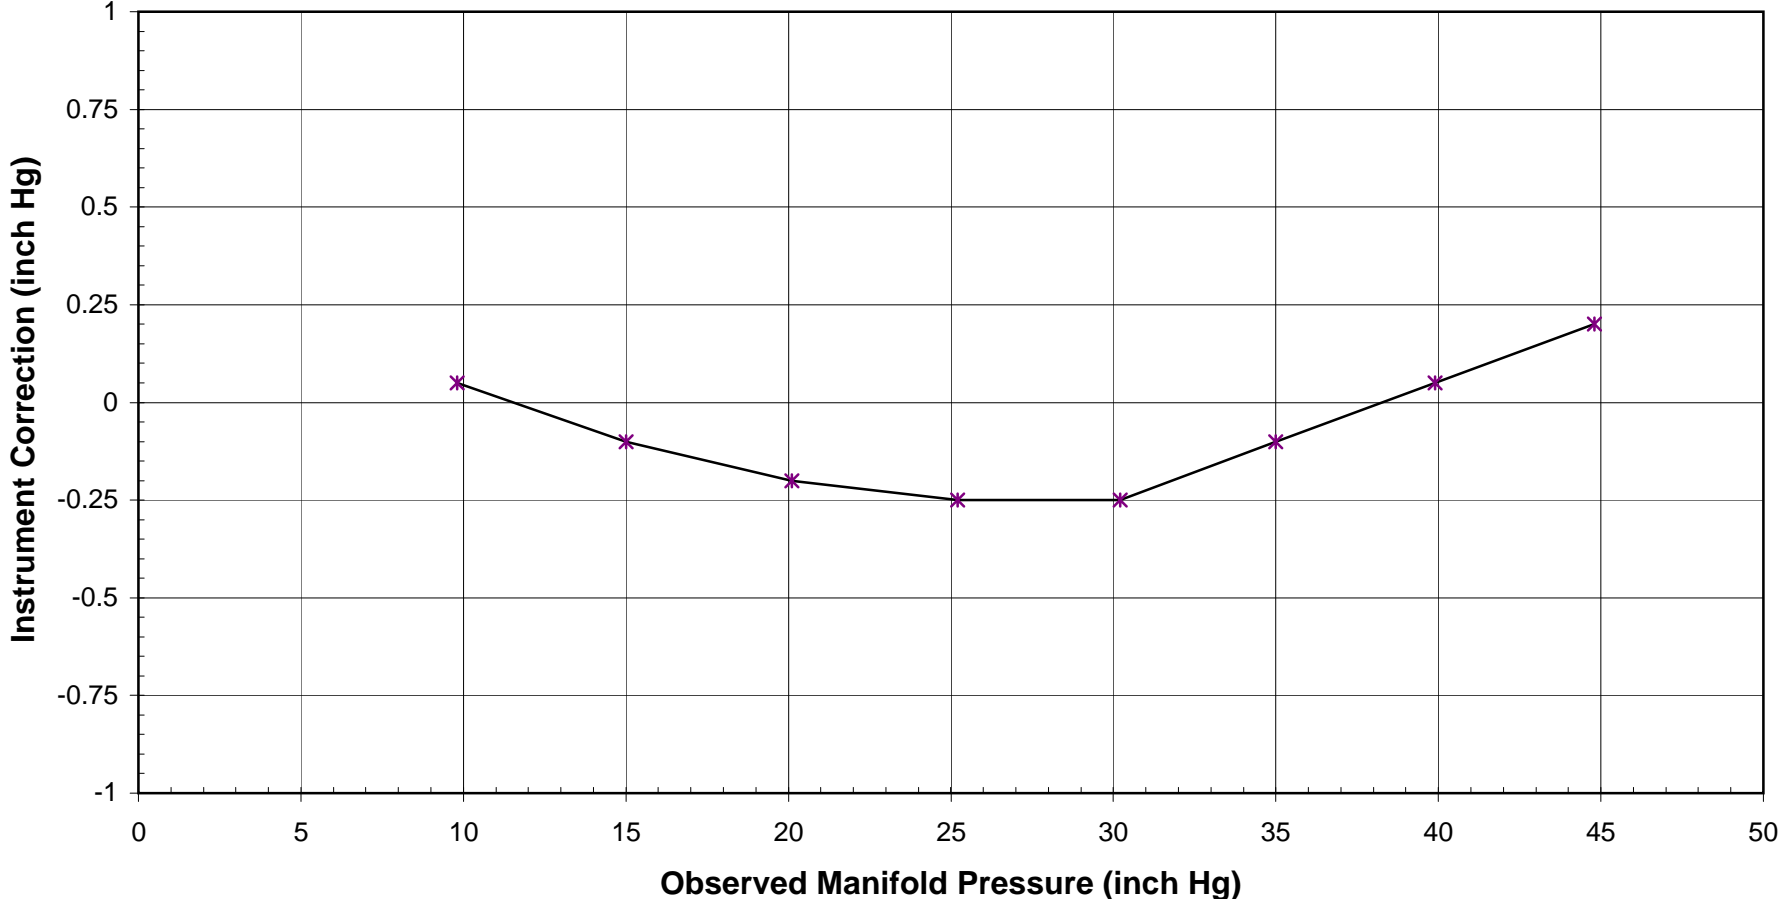

Instrument Calibration Chart
Manifold Pressure - Center Right (R)
Piper Navajo N11UT

—*— Tapped Value

UTSI Flight Research
Calibration Date: 8/9/00
ISN: 60202
Calibrated Team: Leigh
TAG: MAP1002J.XLS