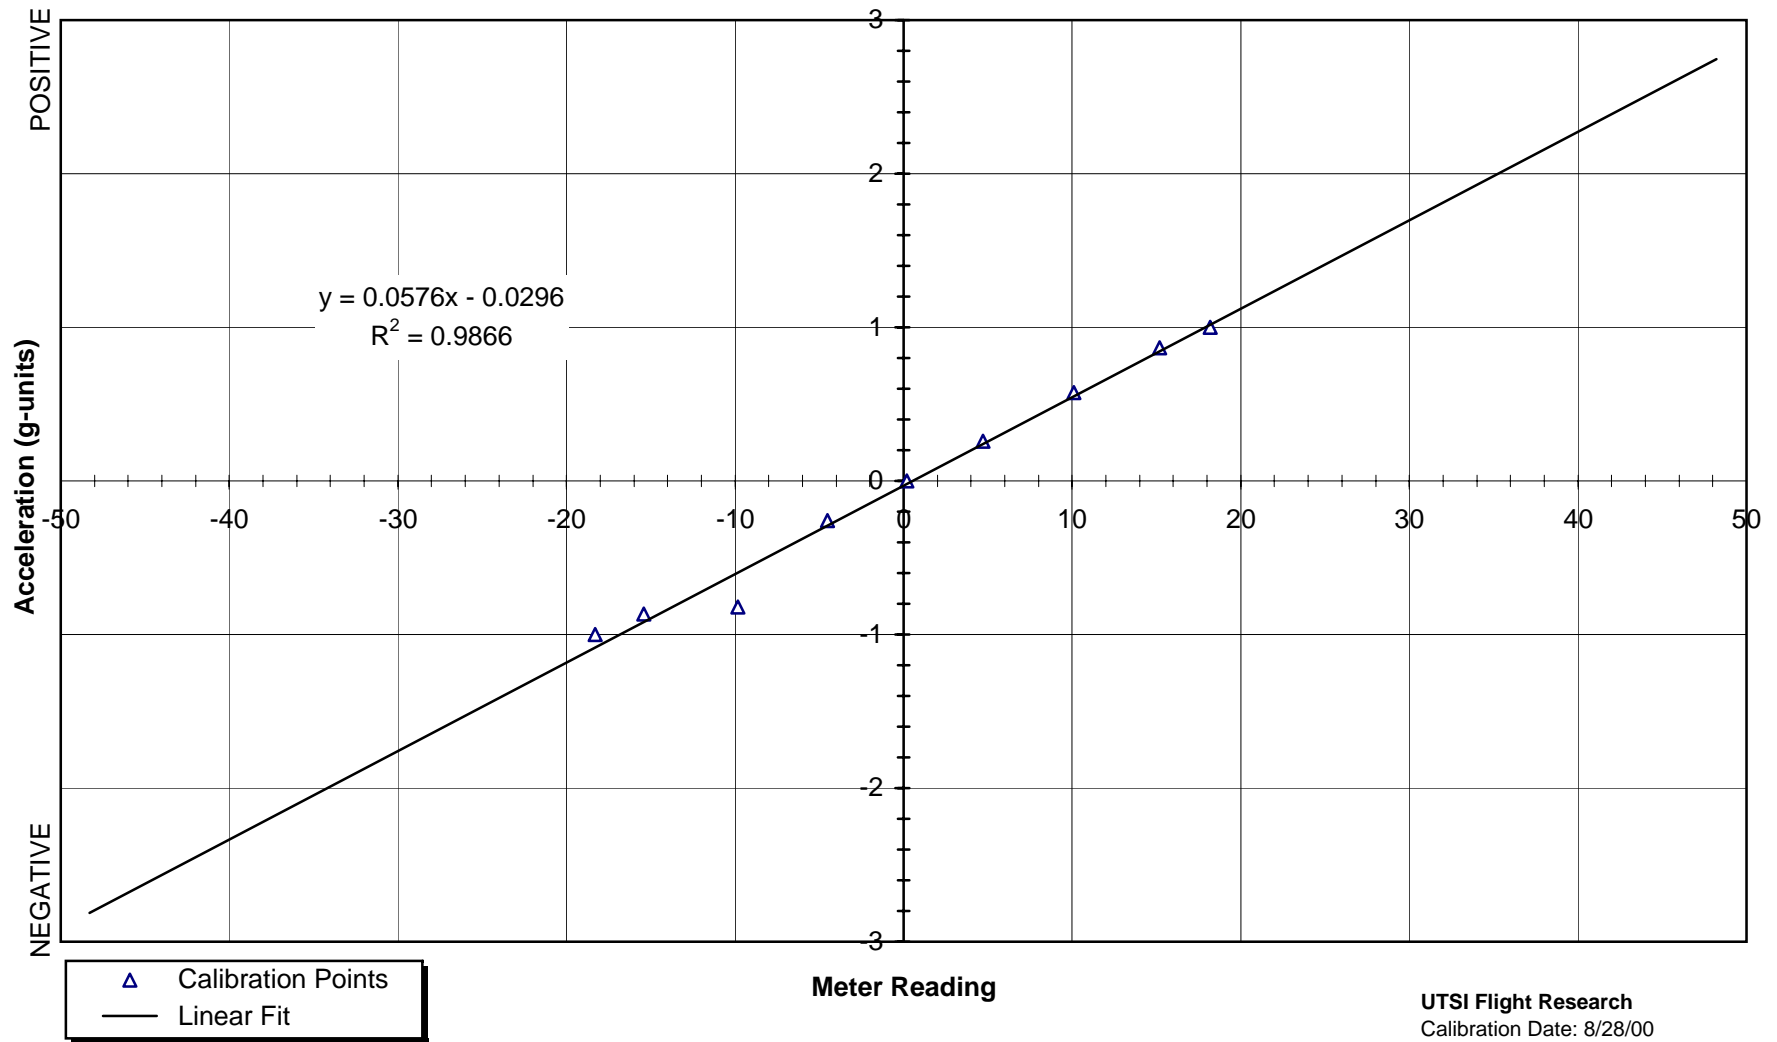

Normal Acceleration - All Student Consoles Navajo N11UT

UTSI Flight Research
Calibration Date: 8/28/00
Inst. Serial # :1244
Calibrated by: M. Leigh
Tag: ACC1001J.XLS