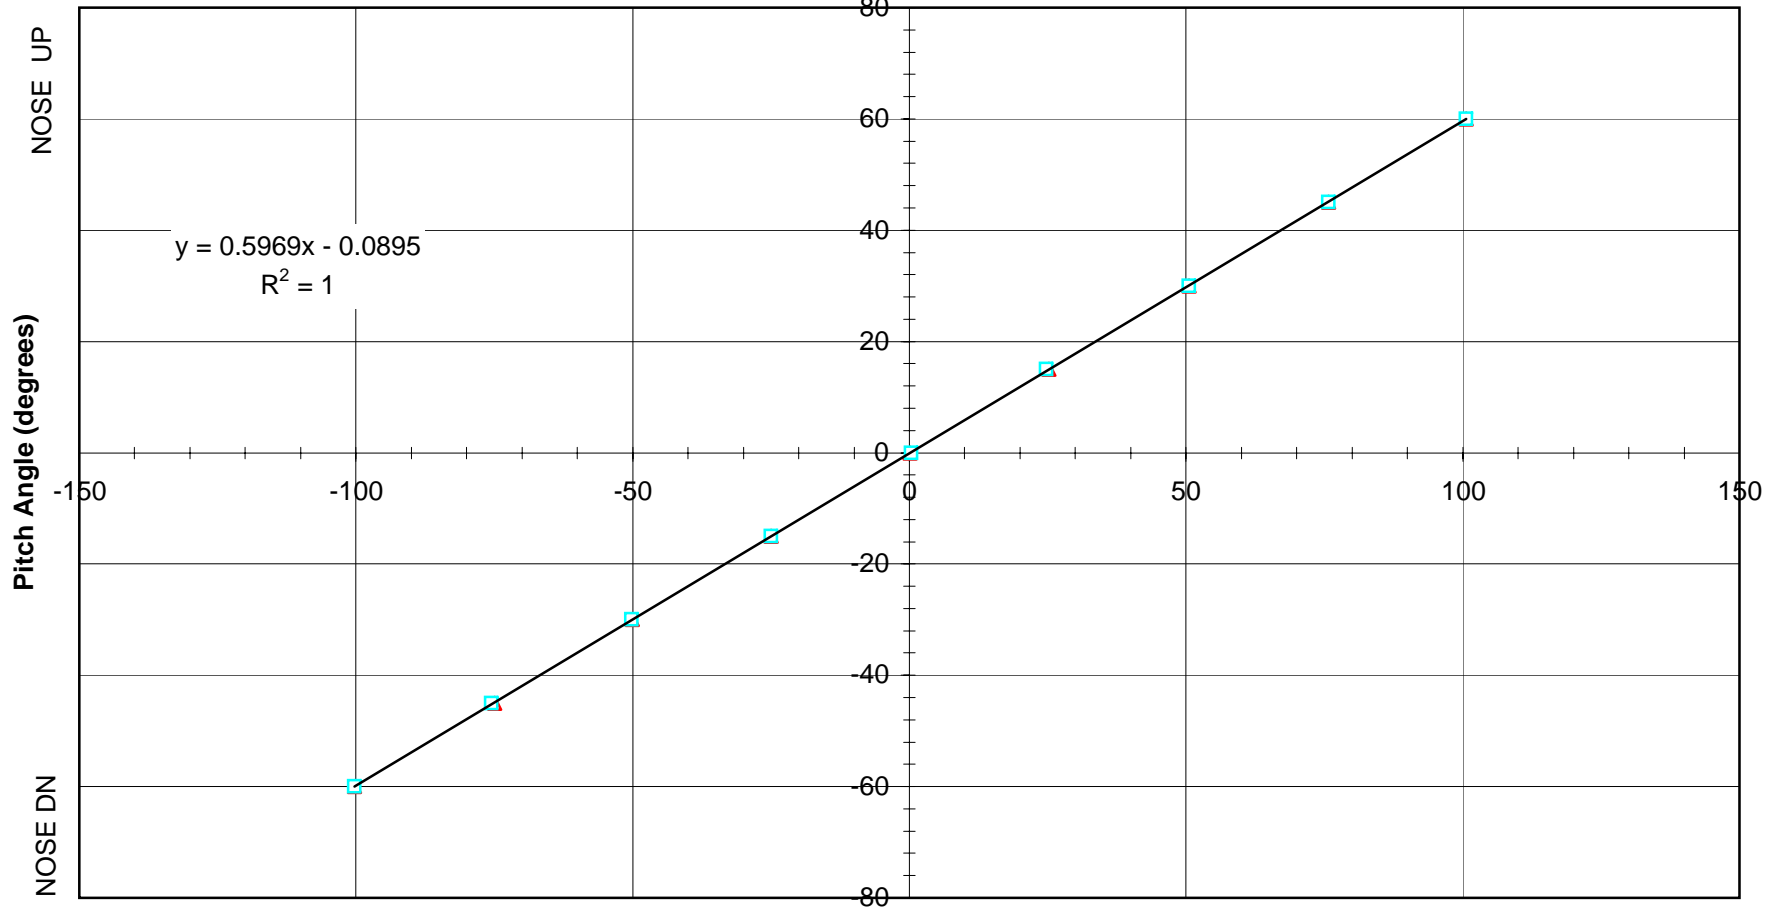

Pitch Attitude - All Student Consoles Navajo N11UT

▲	INCREASING
◻	DECREASING
—	AVGERAGE

UTSI Flight Research
Calibration Date: 8/25/00
Inst. Serial #:101
Calibrated by: M. Leigh
Tag: GYR1001J.XLS