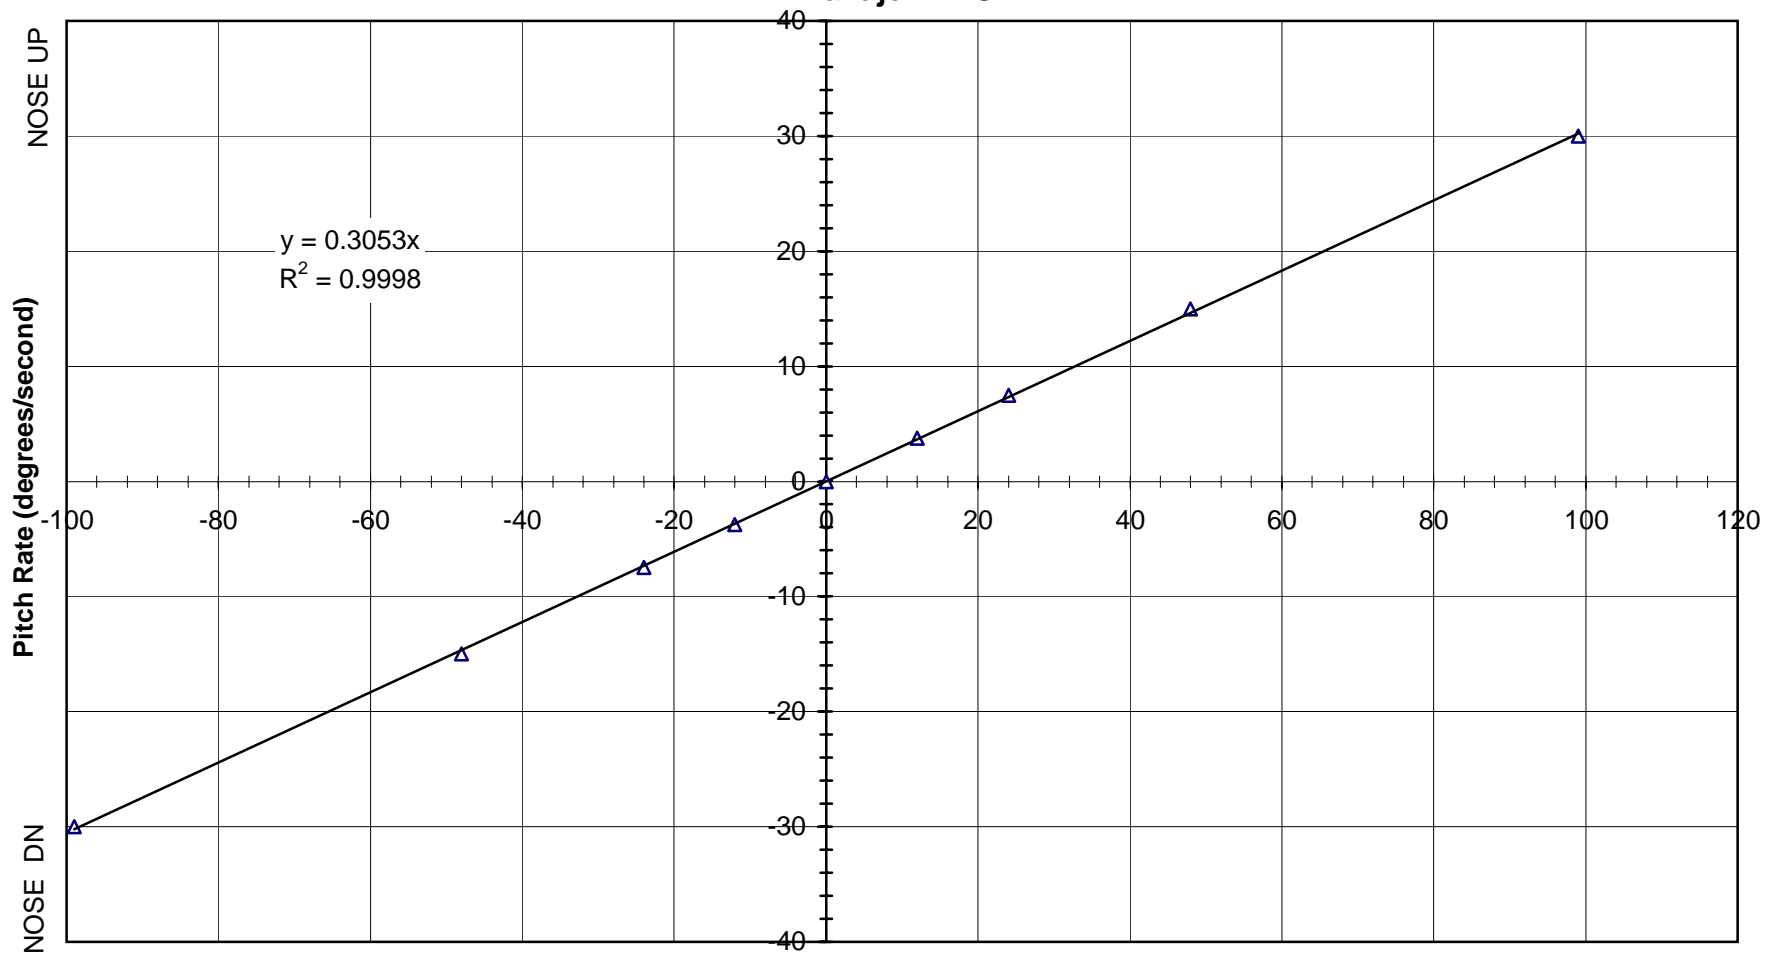

Pitch Rate - All Student Consoles

Navajo N11UT

UTSI Flight Research
Calibration Date: 06/07/05
Inst. Serial # :N/A
Calibrated by: G. Heatherly
Tag: GYR1003J.XLS