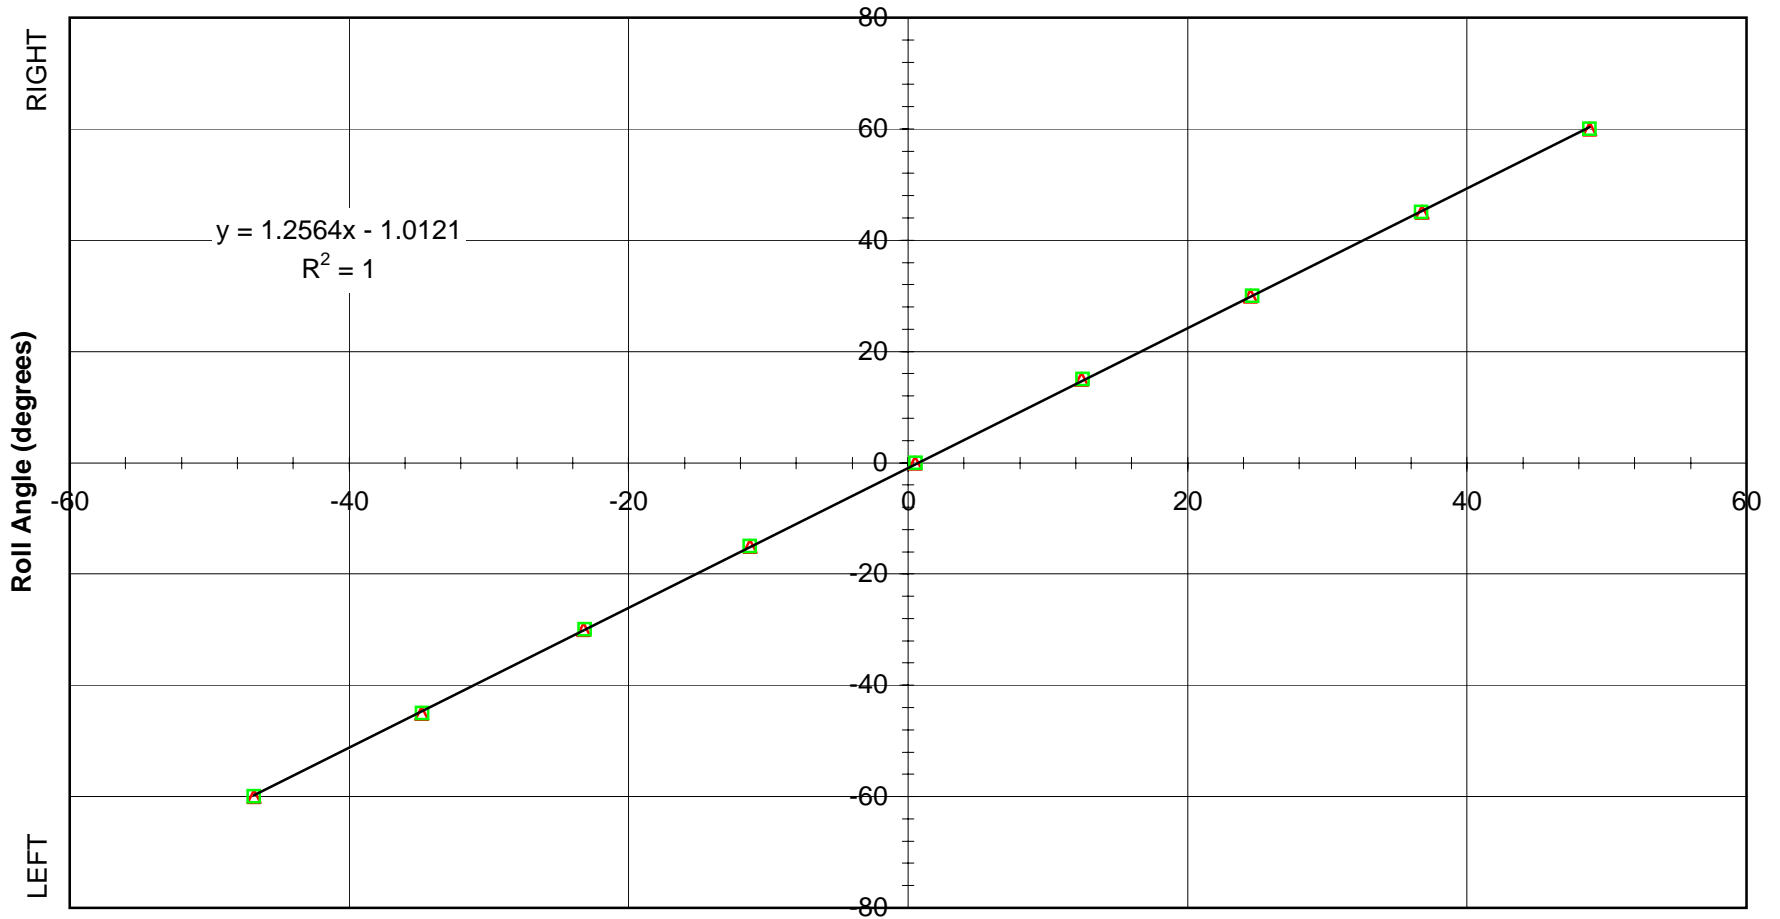

### Roll Attitude - All Student Consoles Navajo N11UT

▲ INCREASING  
■ DECREASING  
— AVERAGE

UTSI Flight Research  
Calibration Date: 8/25/00  
Inst. Serial #:101  
Calibrated by: M. Leigh  
Tag: GYR1002V.XLS