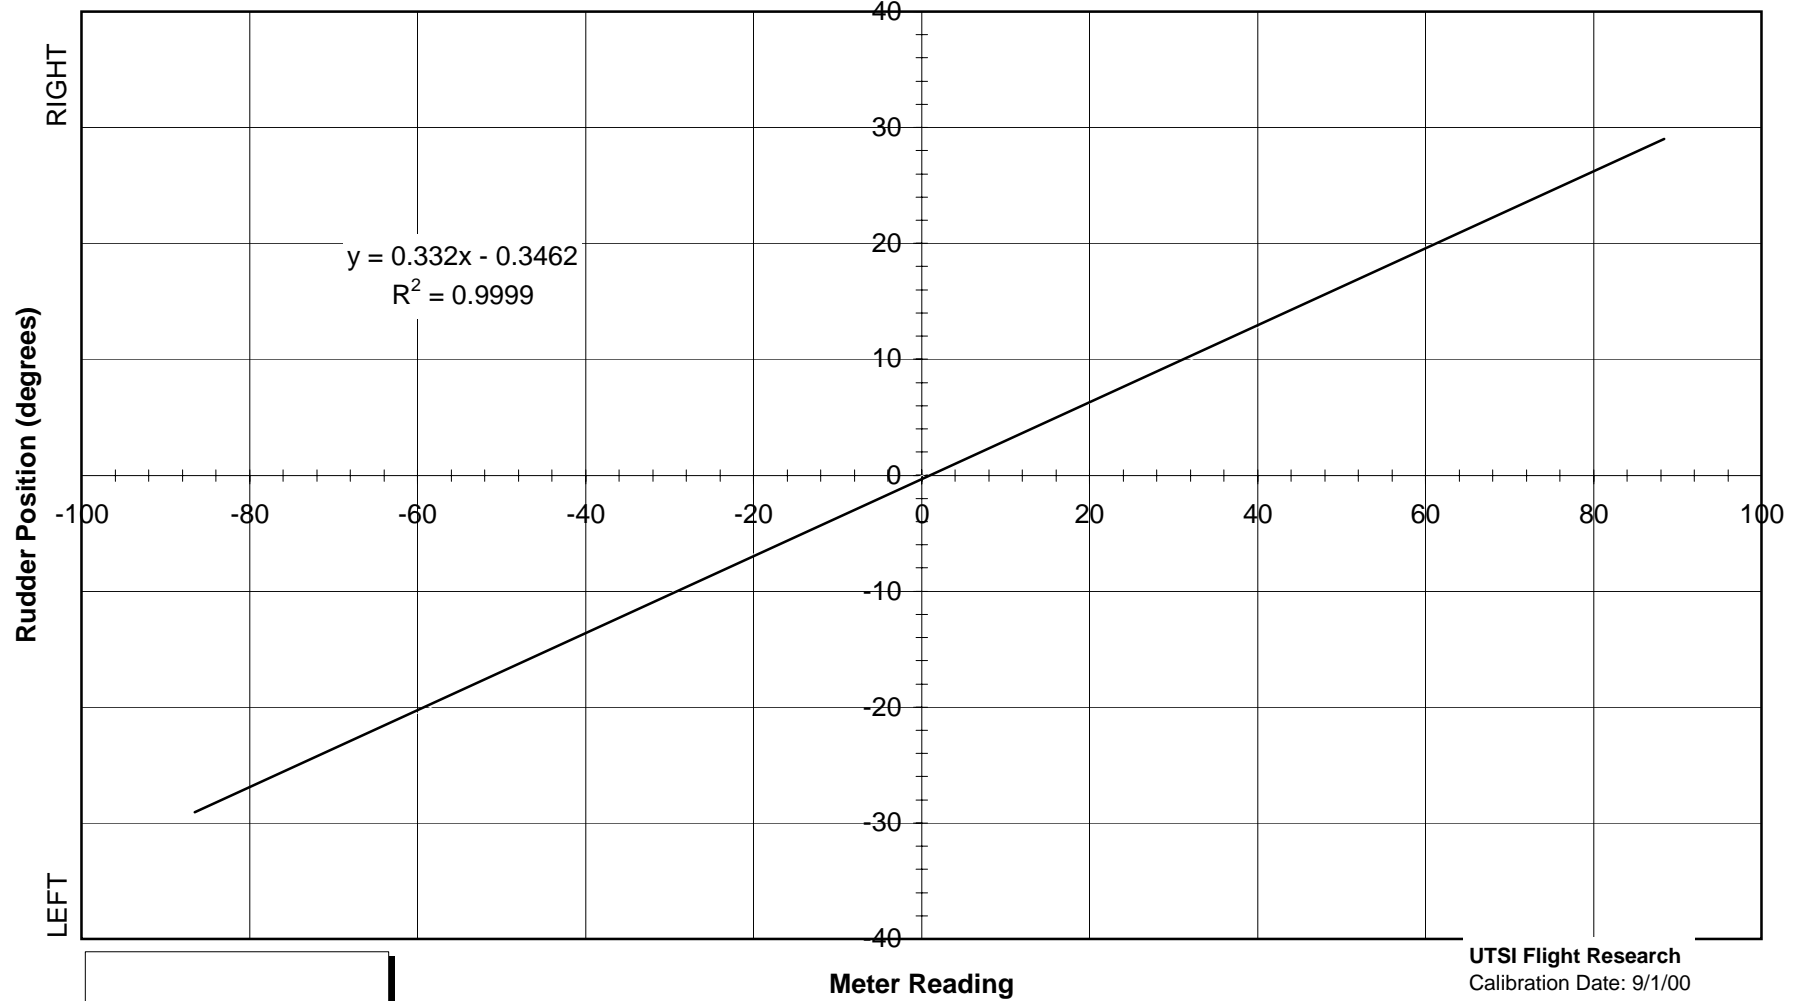

Rudder Position - All Student Consoles Navajo N11UT

— AVERAGE

UTSI Flight Research
Calibration Date: 9/1/00
Inst. Serial #:N/A
Calibrated by: M. Leigh
Tag: POS1002J.XLS