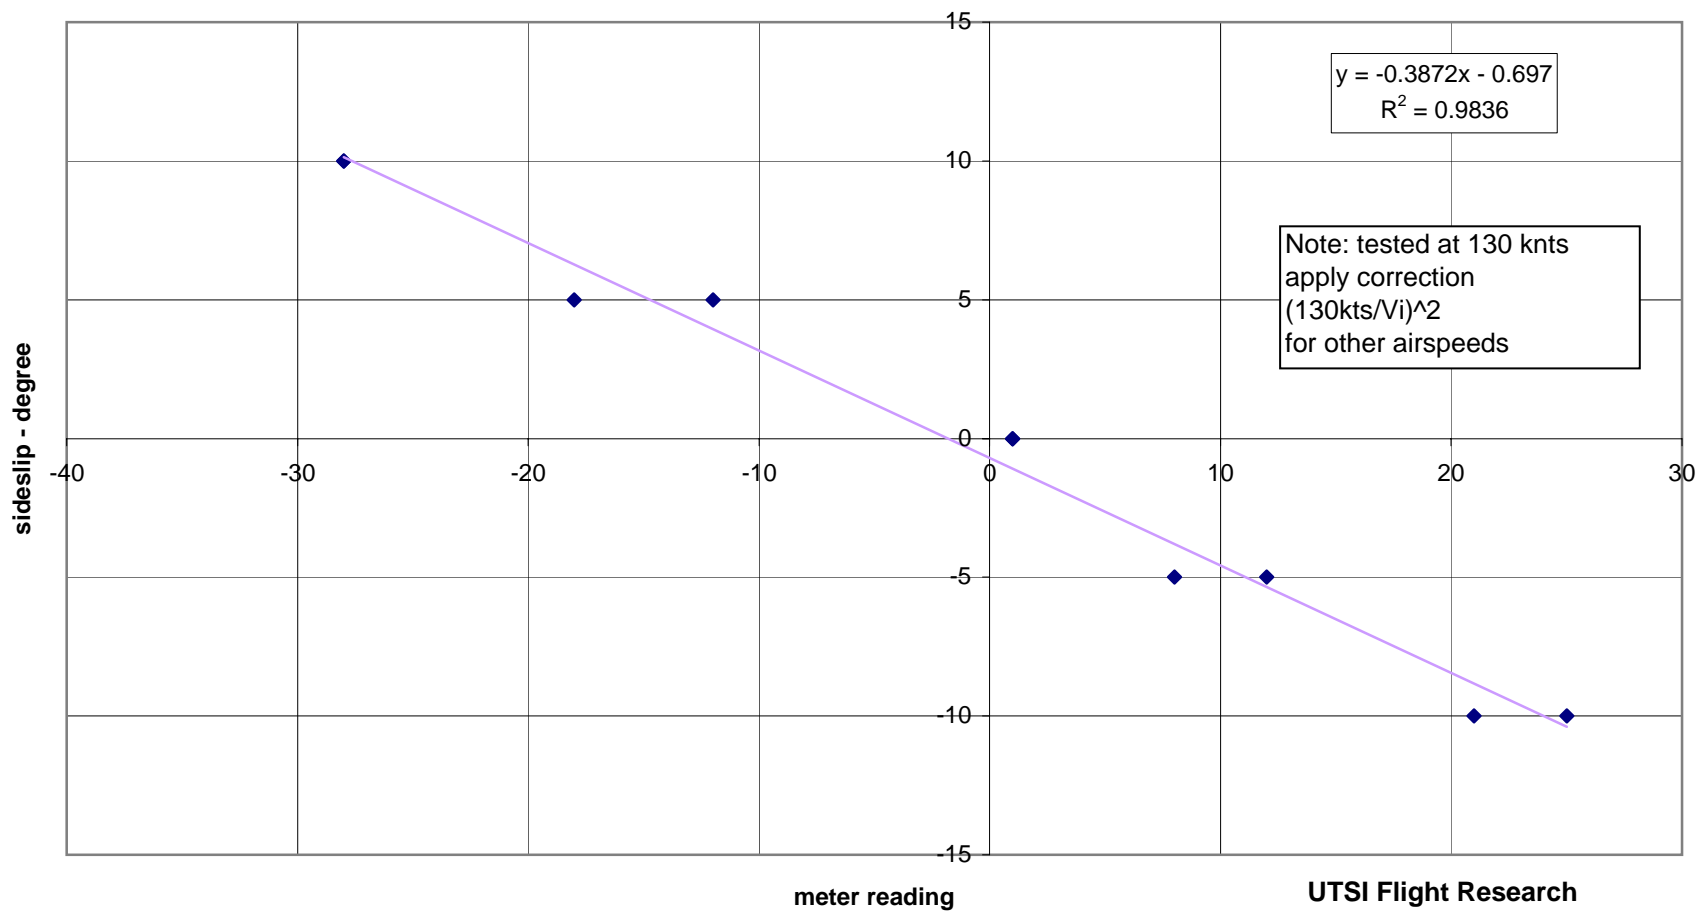

Sideslip Angle - All student Consoles Navajo N11UT

UTSI Flight Research
Calibration Date: Aug 6, 2002
Calibrated by: M. Leigh, R.
Kimberlin