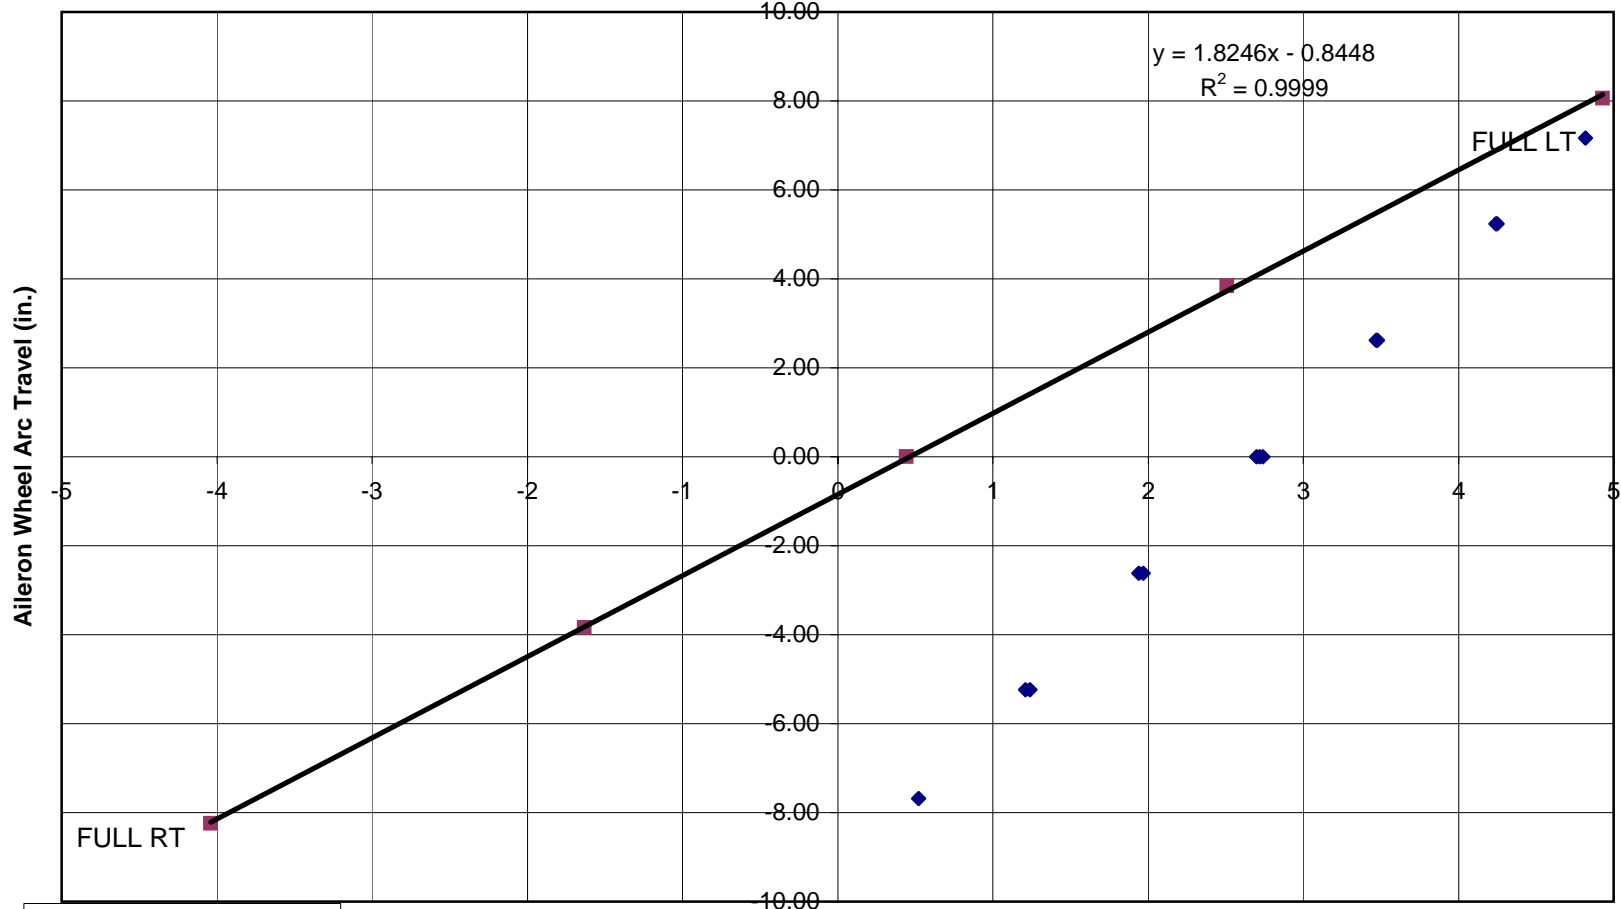

Navion 66UT
Aileron Wheel Position
Tag: POS1008R

- ◆ Cal Points
- 6-2-04 Cal
- Linear (6-2-04 Cal)

UTSI Flight Research
Calibration Date: 6-2-04
Calibrated by: M. Leigh