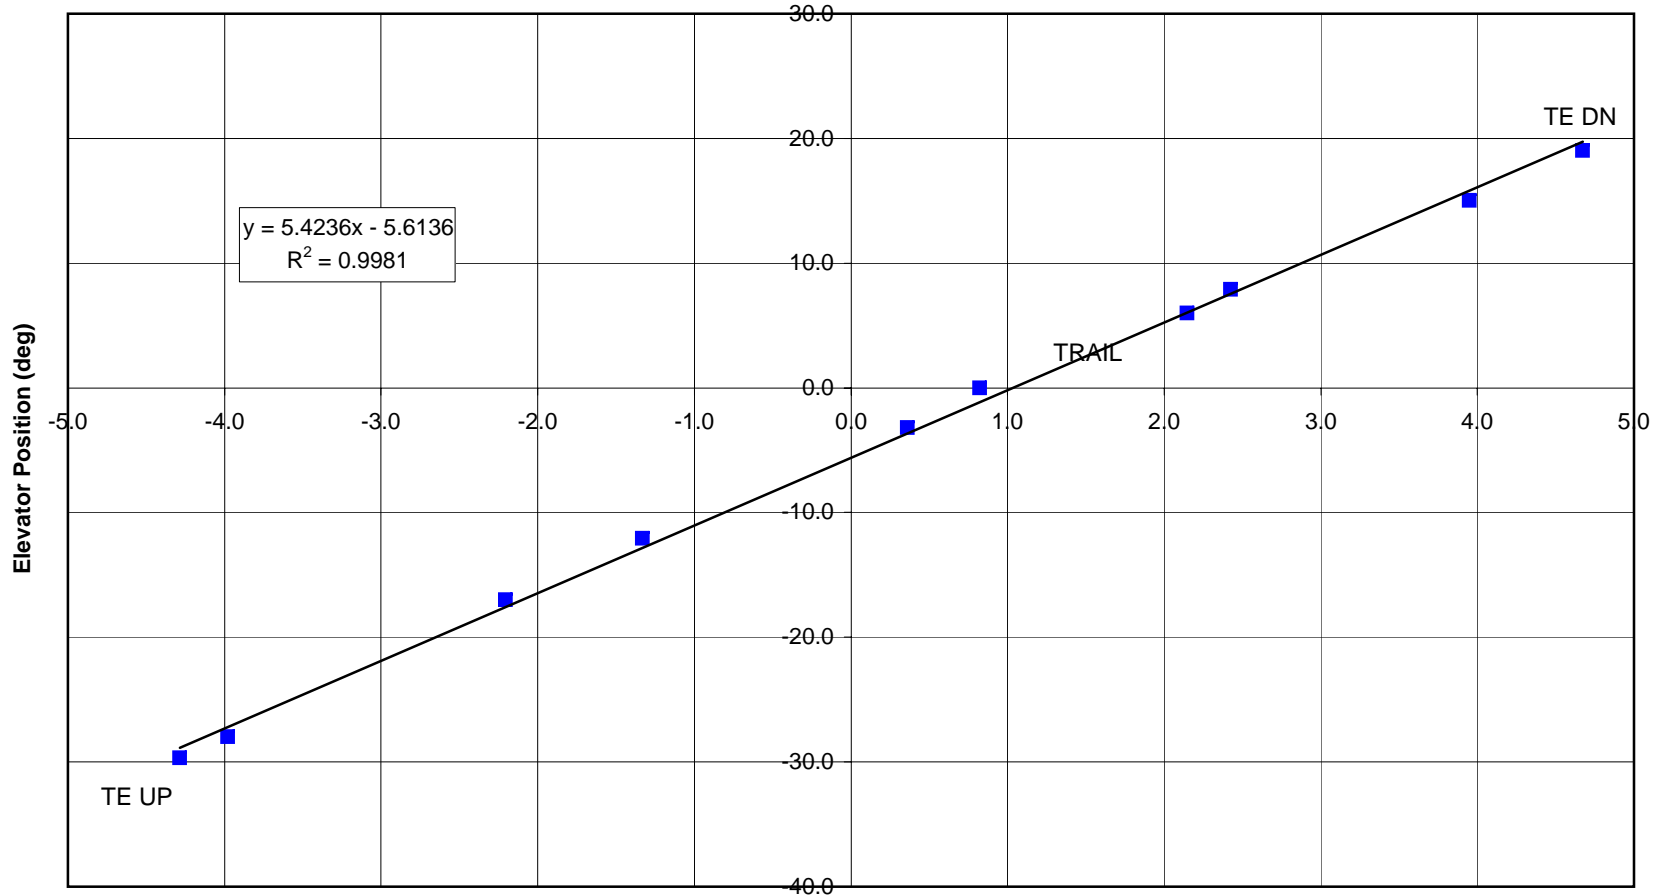

Navion 66UT
Elevator Surface Position
Tag: POS1013R

■ Cal Points
— Linear Fit

UTSI Flight Research
Calibration Date: 6-2-04
Calibrated by: M. Leigh