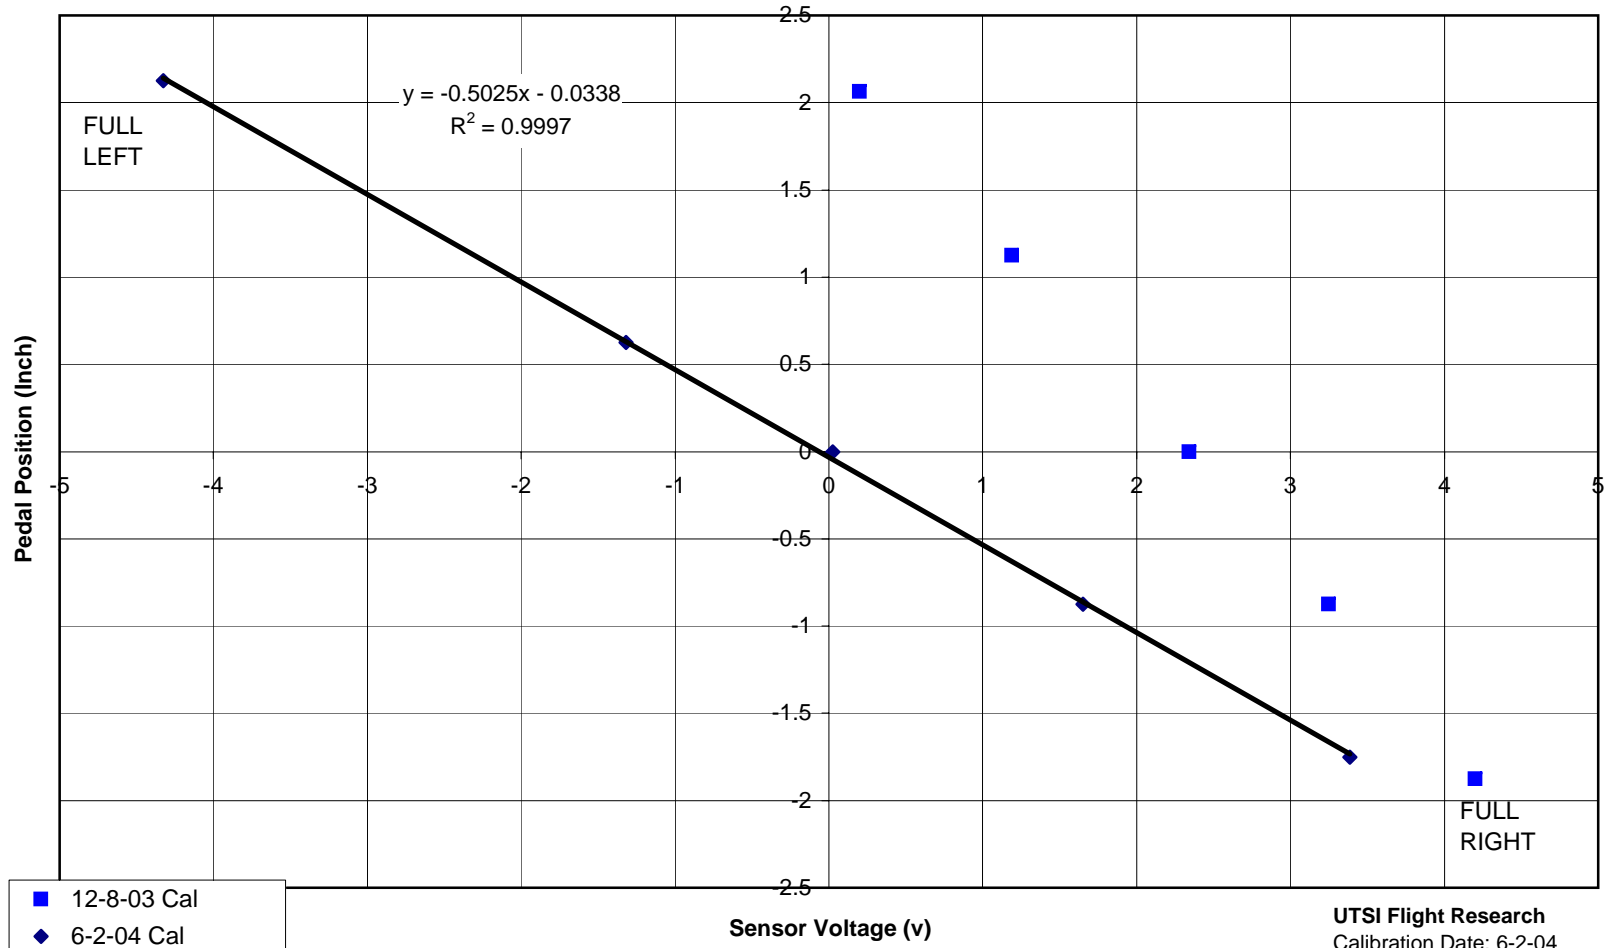

Navion 66UT
Pedal Position
Tag: POS1010R

- 12-8-03 Cal
- ◆ 6-2-04 Cal
- Linear (6-2-04 Cal)

UTSI Flight Research
Calibration Date: 6-2-04
Calibrated by: M. Leigh