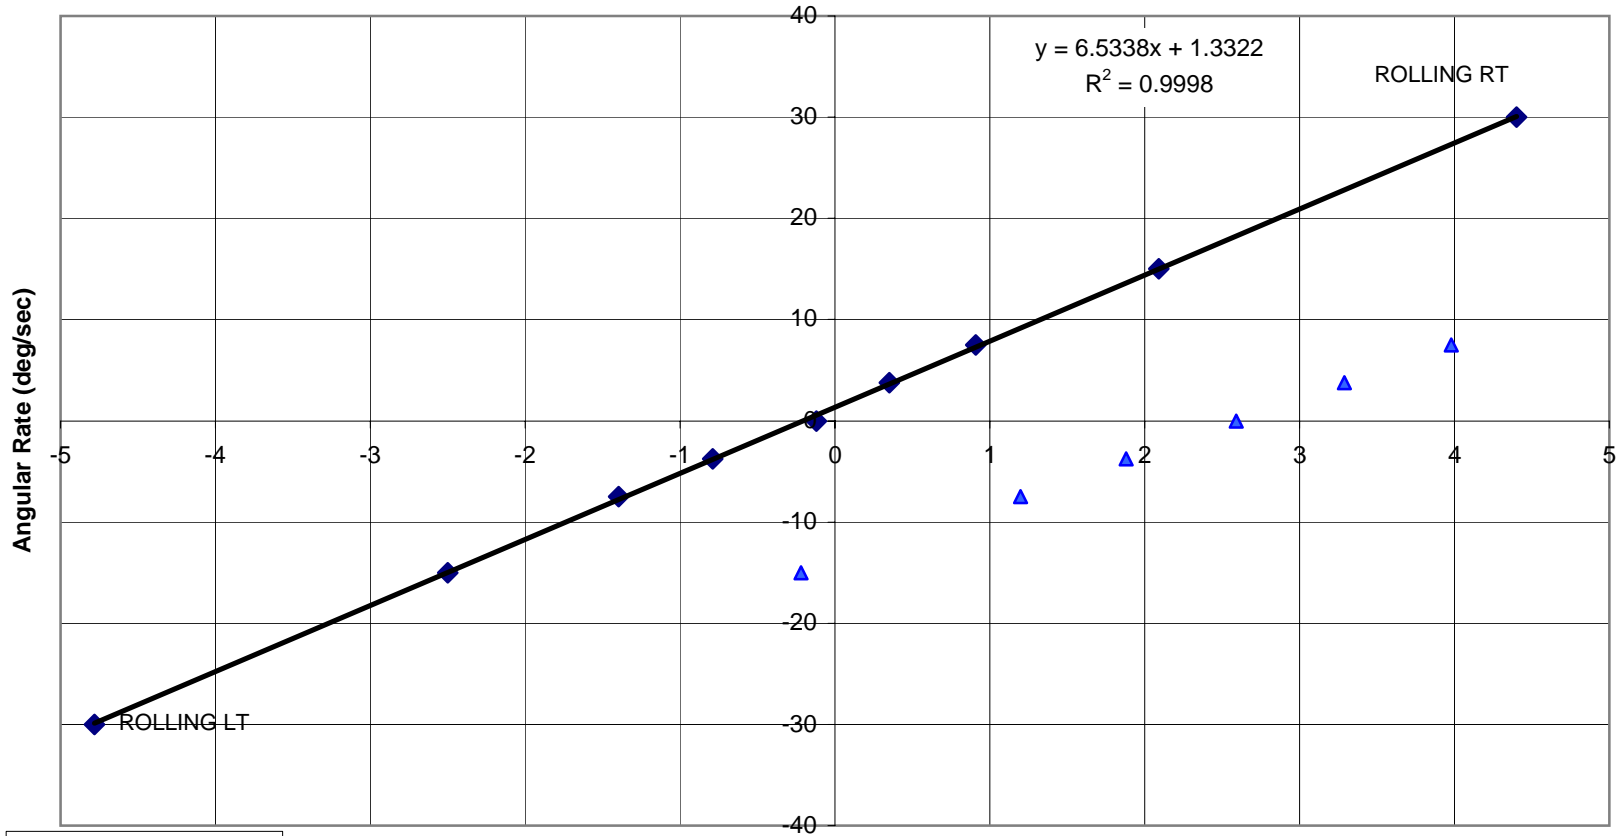

Navion 66UT  
Roll Rate Gyro  
Tag: GYR1012R

- ▲ New Gyro
- ◆ 6-2-04 Cal
- Linear (6-2-04 Cal)

UTSI Flight Research  
Calibration Date: 6-2-04  
Calibrated by: M. Leigh