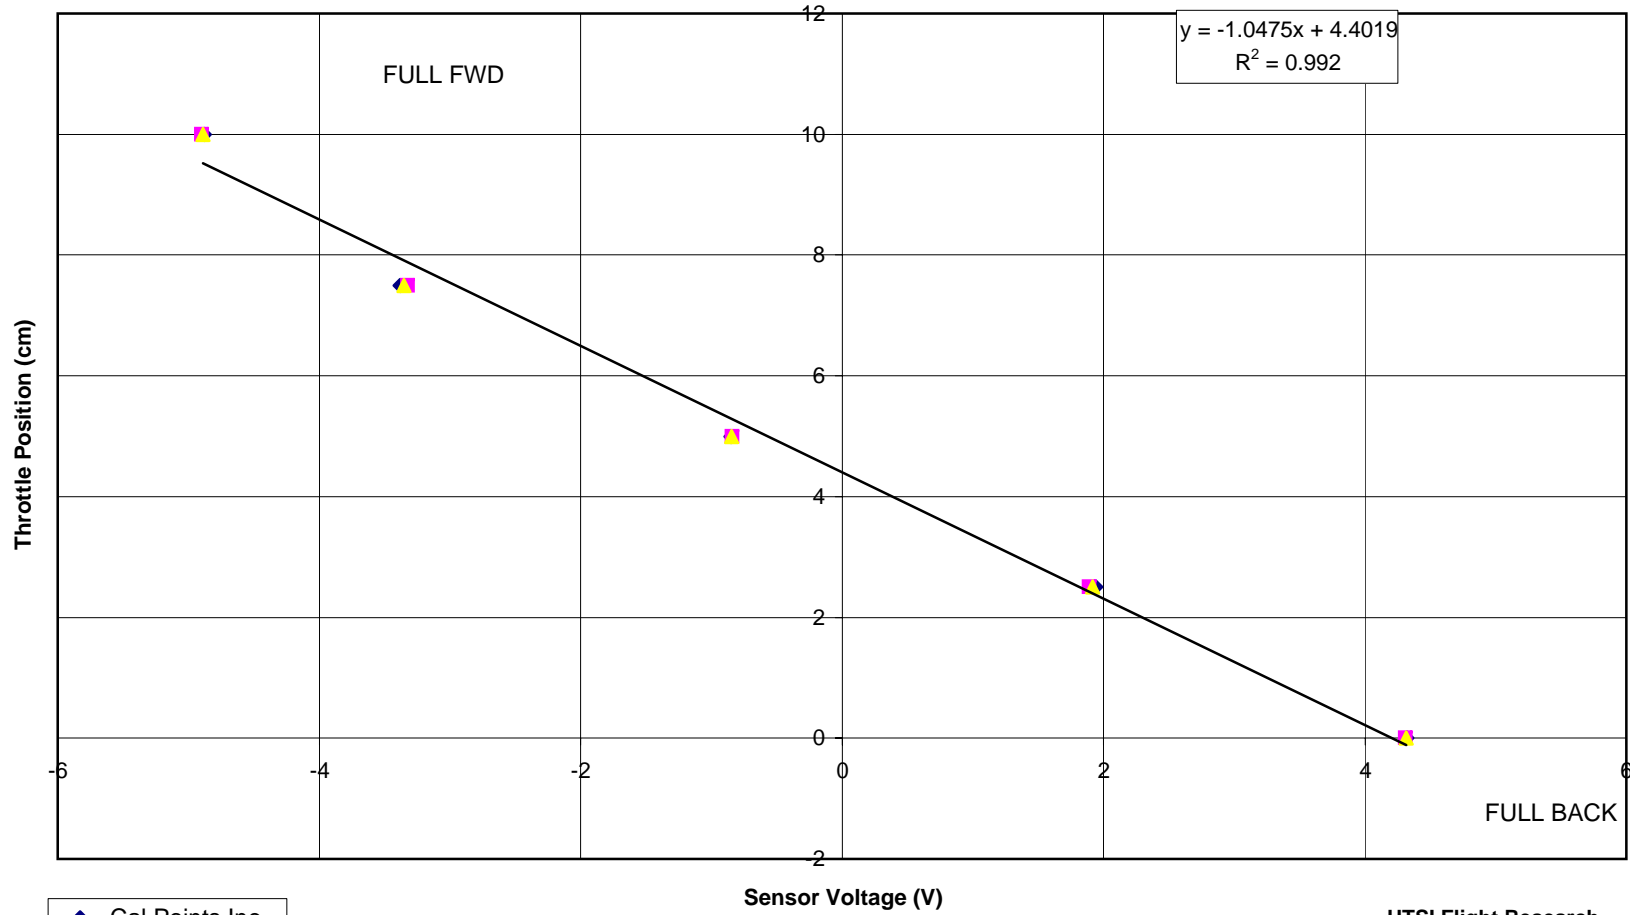

Navion 66UT
Throttle Linkage Position
Tag: POS1015R

- ◆ Cal Points Inc
- Cal Points Dec
- ▲ Cal Points Avg
- Linear Fit

UTSI Flight Research
Calibration Date: 6-2-04
Calibrated by: M. Leigh