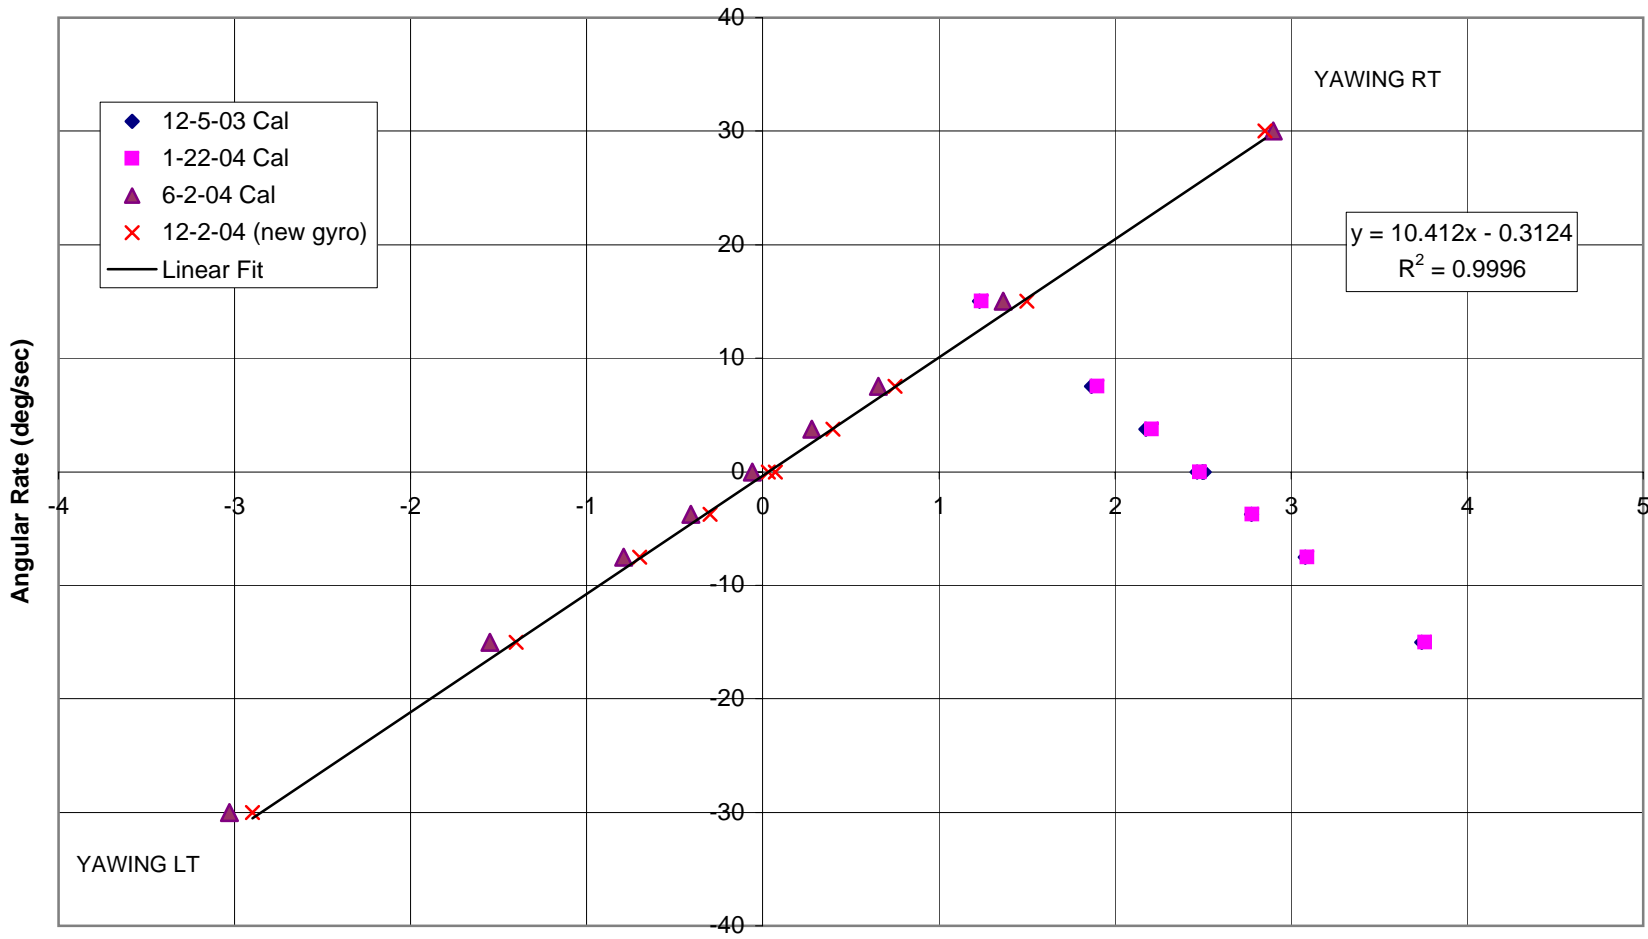

Navion 66UT
Yaw Rate Gyro
Tag: GYR1013R

UTSI Flight Research
Calibration Date: 12-02-04
Calibrated by: M. Leigh