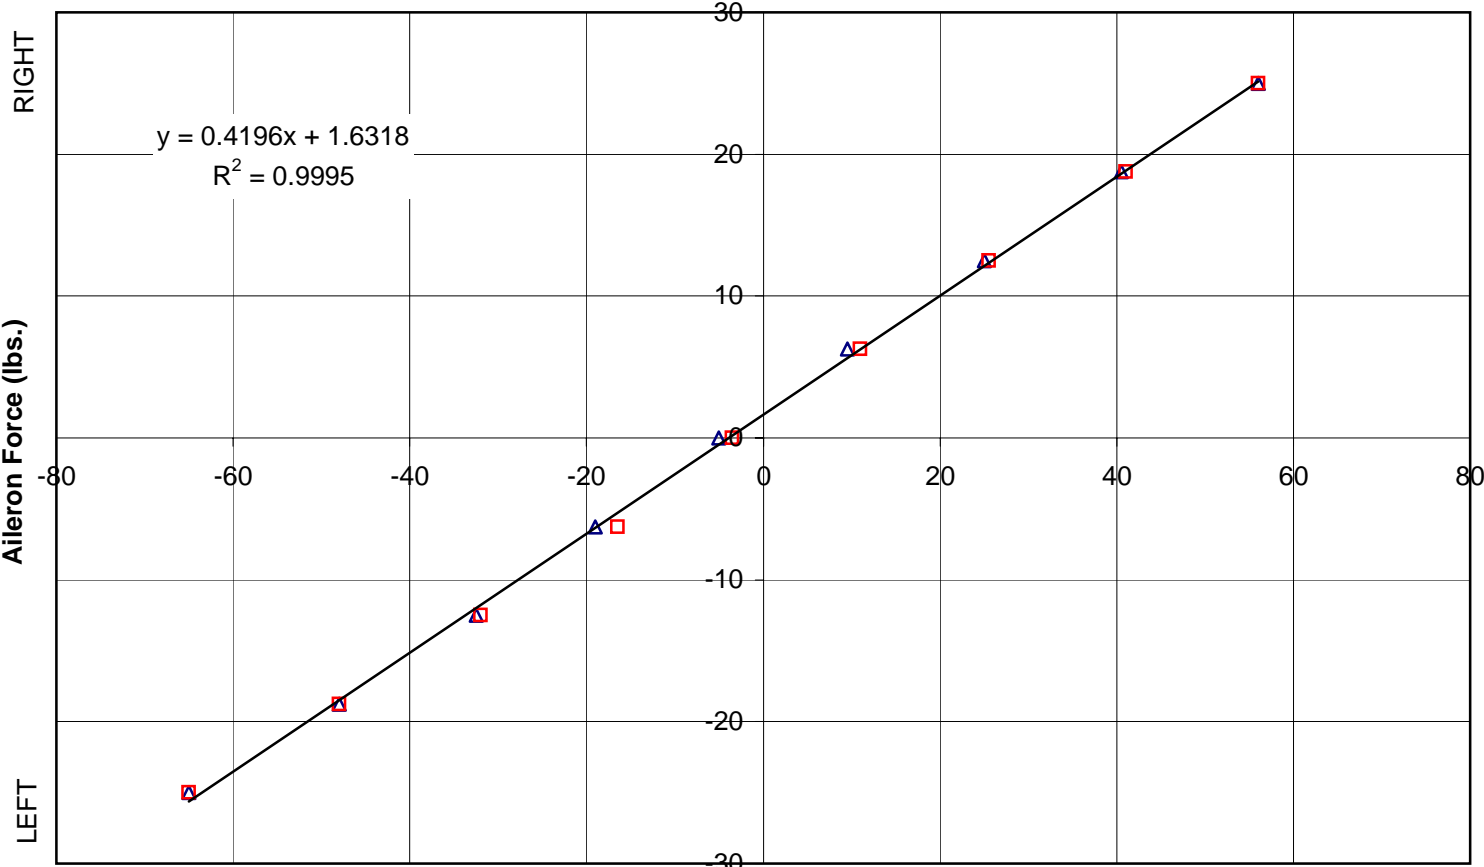

**Aileron Force - All Student Consoles  
Saratoga N22UT**

△ Increasing  
□ Decreasing  
— Linear Fit

**UTSI Flight Research**  
Calibration Date: 6/2/98  
Inst. Serial #: N/A  
Calibrated by: M. Leigh  
Tag: FOR1005S.XLS