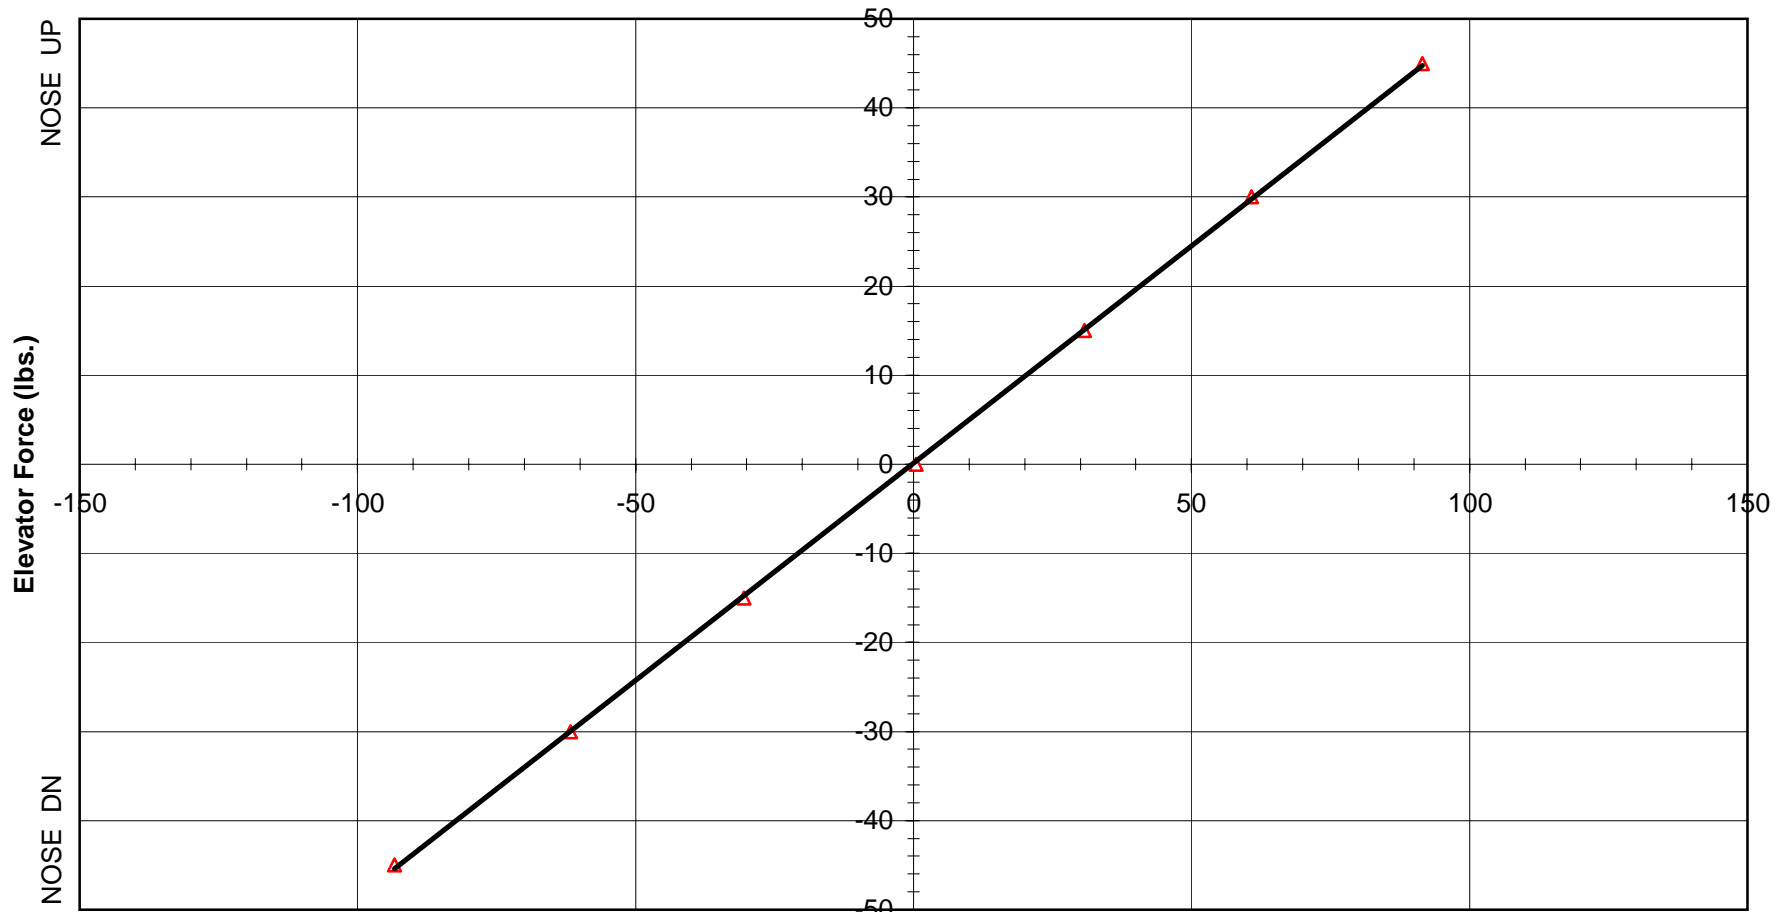

Elevator Force - All Student Consoles Saratoga N22UT

UTSI Flight Research
Calibration Date: 5/17/99
Inst. Serial #:N/A
Calibrated by: Leigh/Woodside
Tag: FOR1006S.XLS