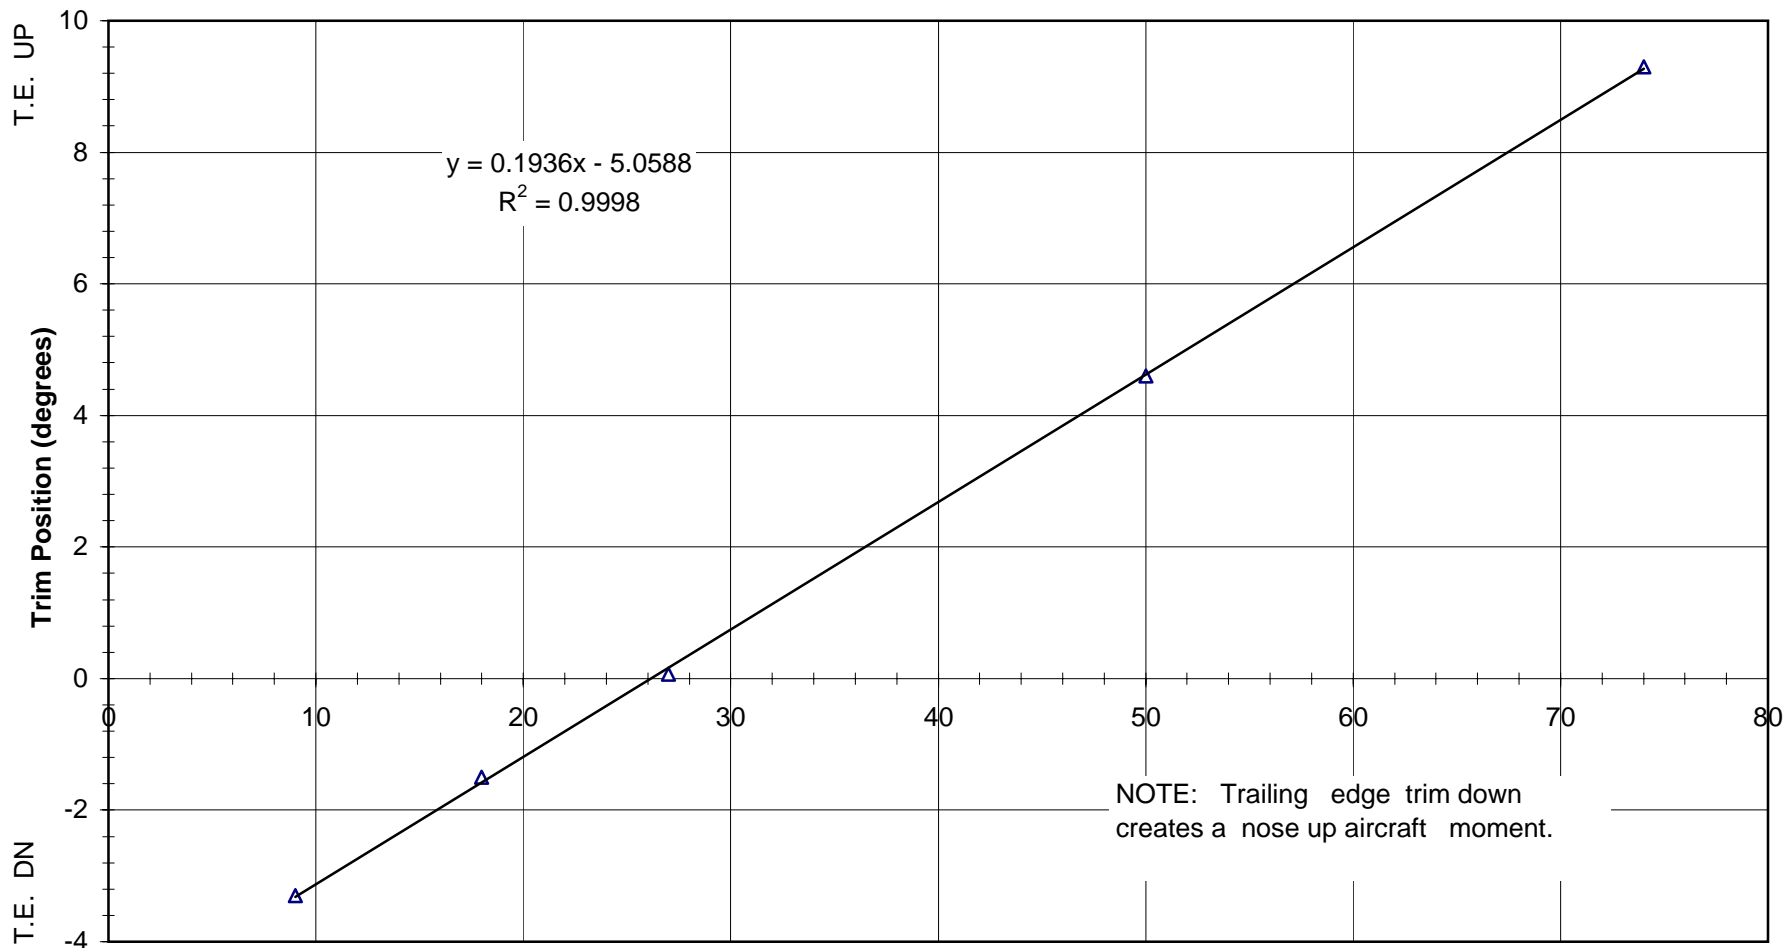

Elevator Trim Position - All Student Consoles Saratoga N22UT

T.E. DN

- △ Calibration Points
- Regression Curve

Meter Reading

UTSI Flight Research
Calibration Date: 11/10/99
Inst. Serial # :N/A
Calibrated by: Leigh/Hering
Tag: POS1004S.XLS