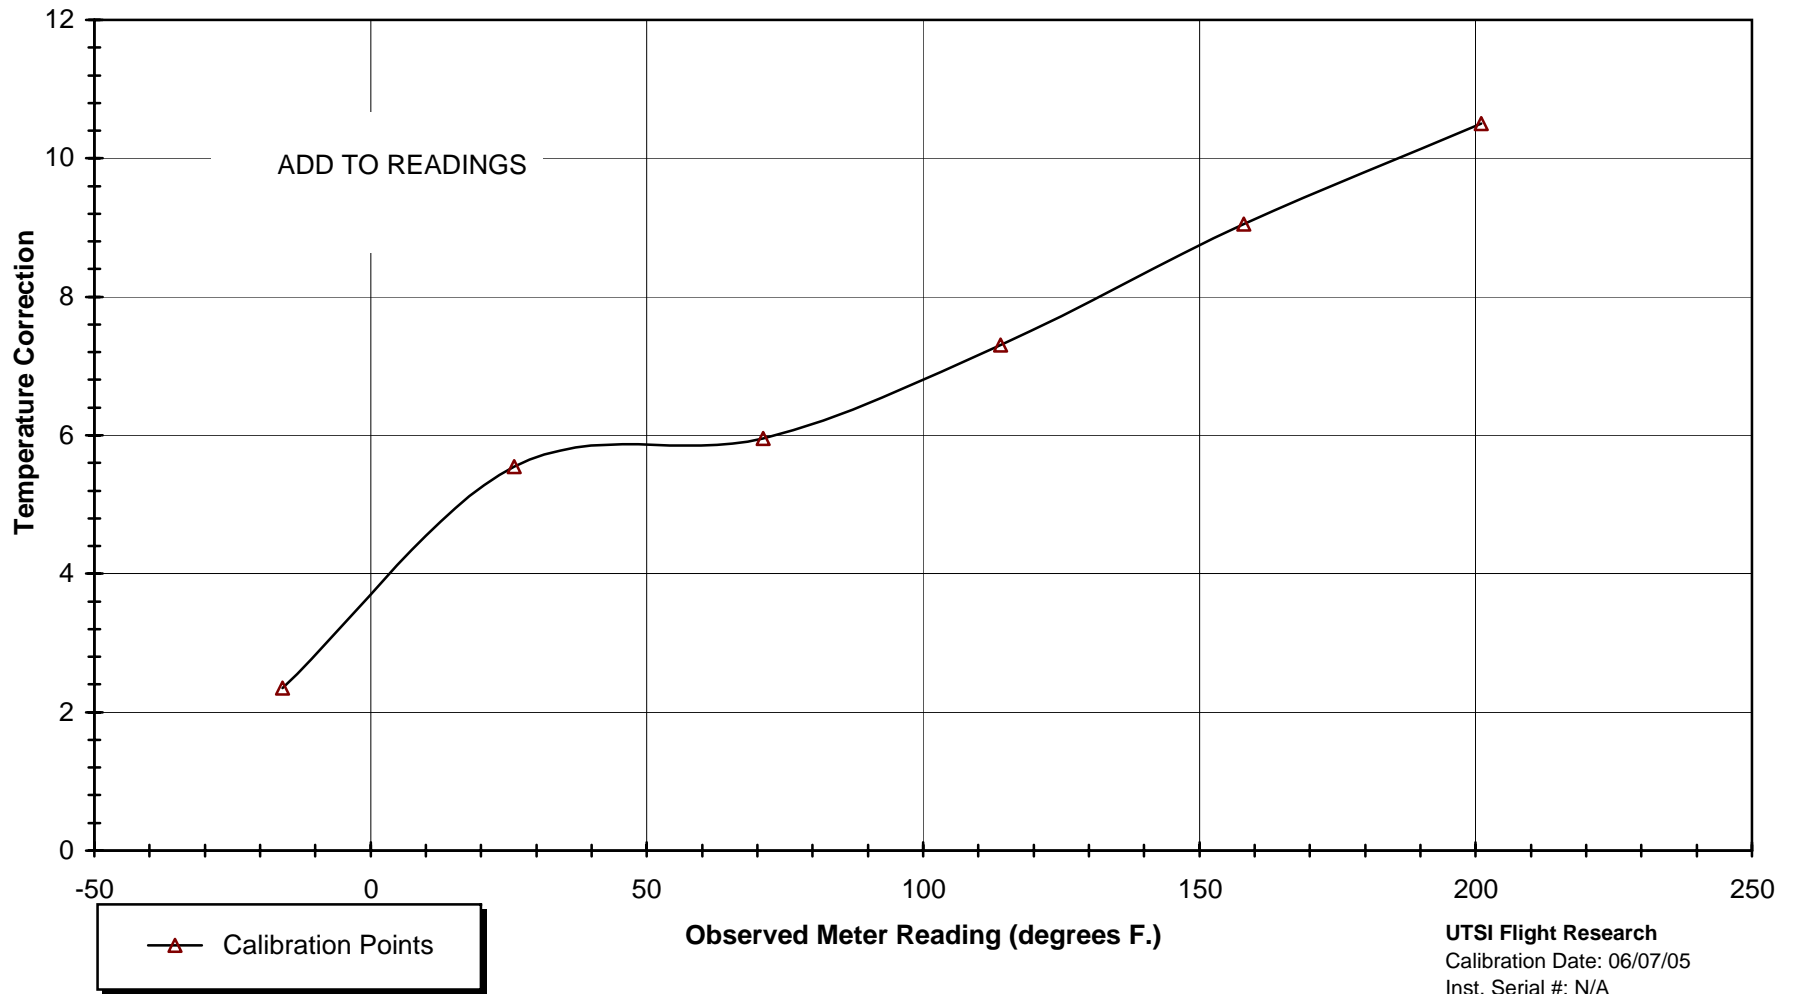

Engine Inlet Air Temperature - All Student Consoles Saratoga N22UT

UTSI Flight Research
Calibration Date: 06/07/05
Inst. Serial #: N/A
Calibrated by: G. Heatherly
Tag: TMP1005S.XLS