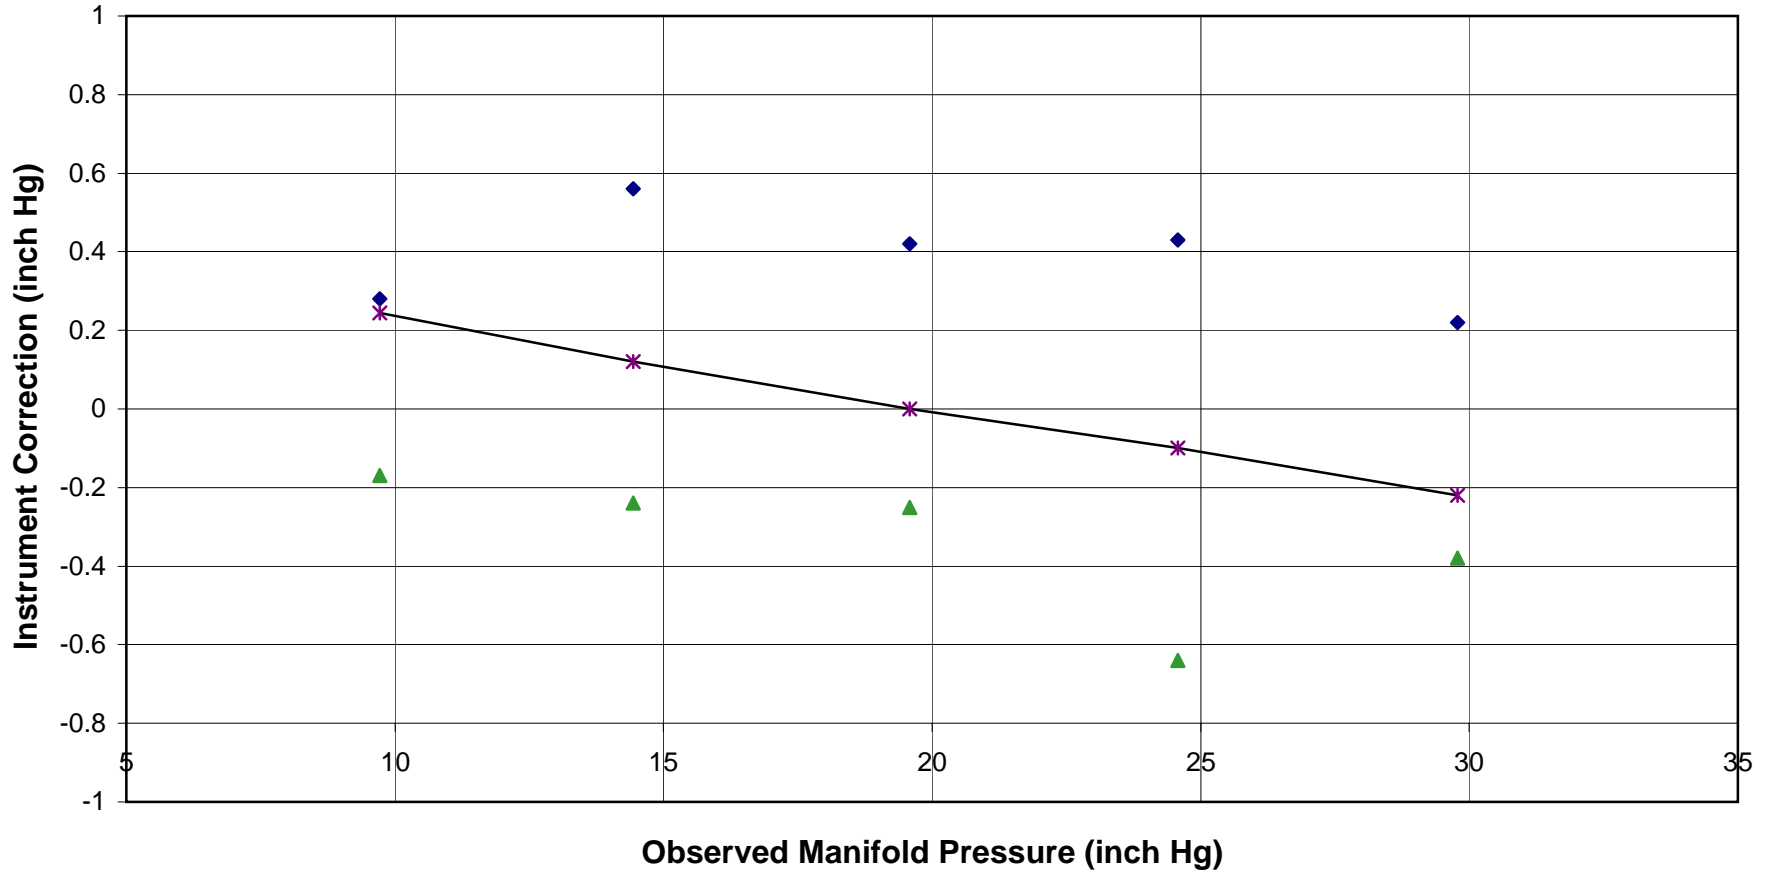

Instrument Calibration Chart

Manifold Pressure - Center

Piper Saratoga N22UT

- ◆ Increasing
- ▲ Decreasing
- *— Tapped Value

UTSI Flight Research
Calibration Date: 8-16-00
ISN: I-05733
Calibrated by: M. Leigh
TAG: MAP1009S.XLS