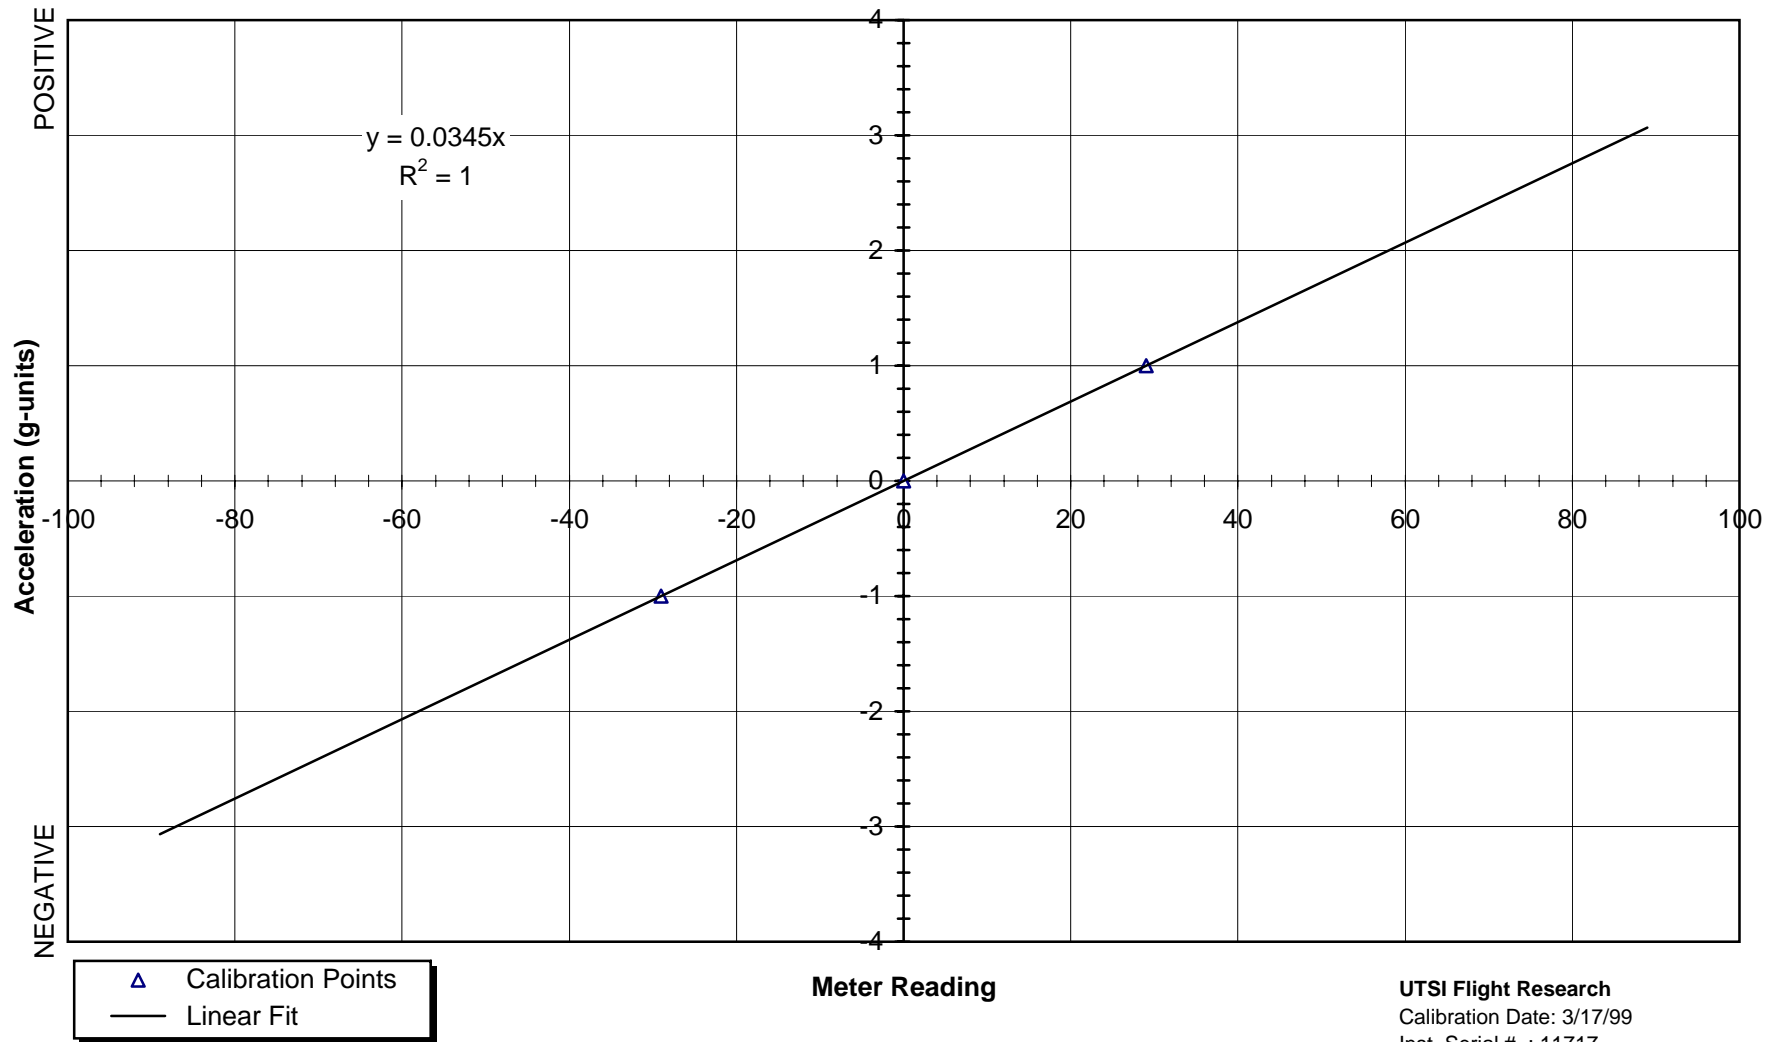

Normal Acceleration - All Student Consoles Saratoga N22UT

UTSI Flight Research
Calibration Date: 3/17/99
Inst. Serial # : 11717
Calibrated by: Leigh/Woodside
Tag: ACC1003S.XLS