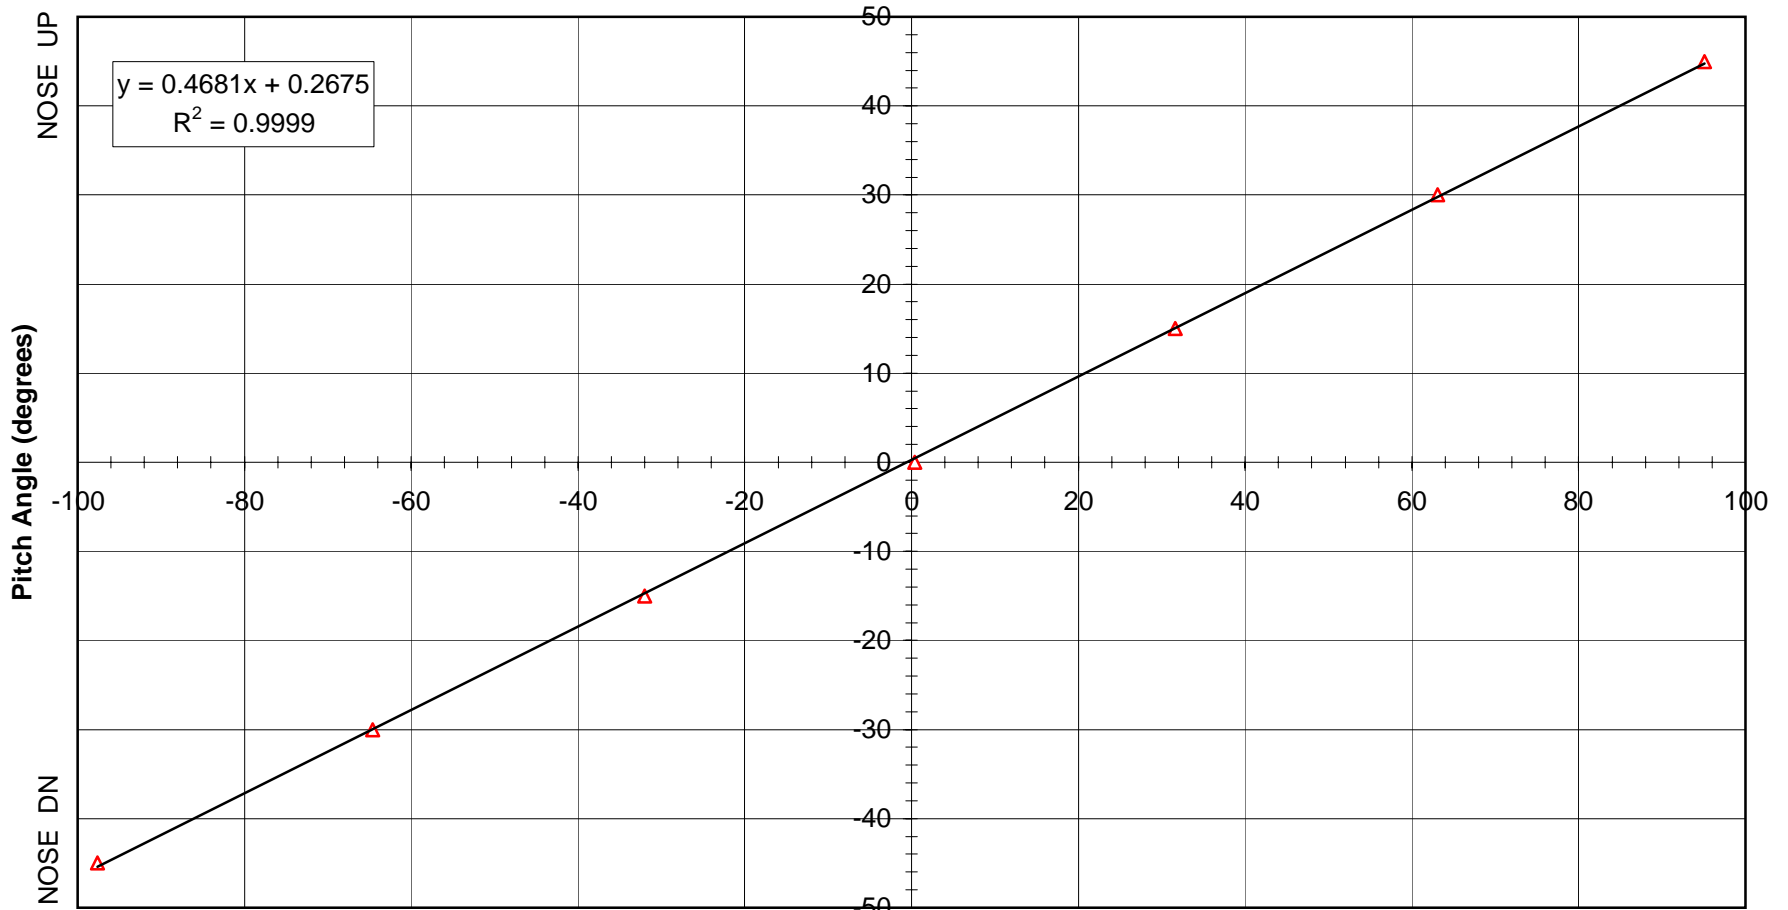

Pitch Attitude- All Student Consoles Saratoga N22UT

△ Calibration Points
— Linear Fit

UTSI Flight Research
Calibration Date: 7-6-00
Inst. Serial #:8103
Calibrated by: Leigh
Tag: GYR1006S.XLS