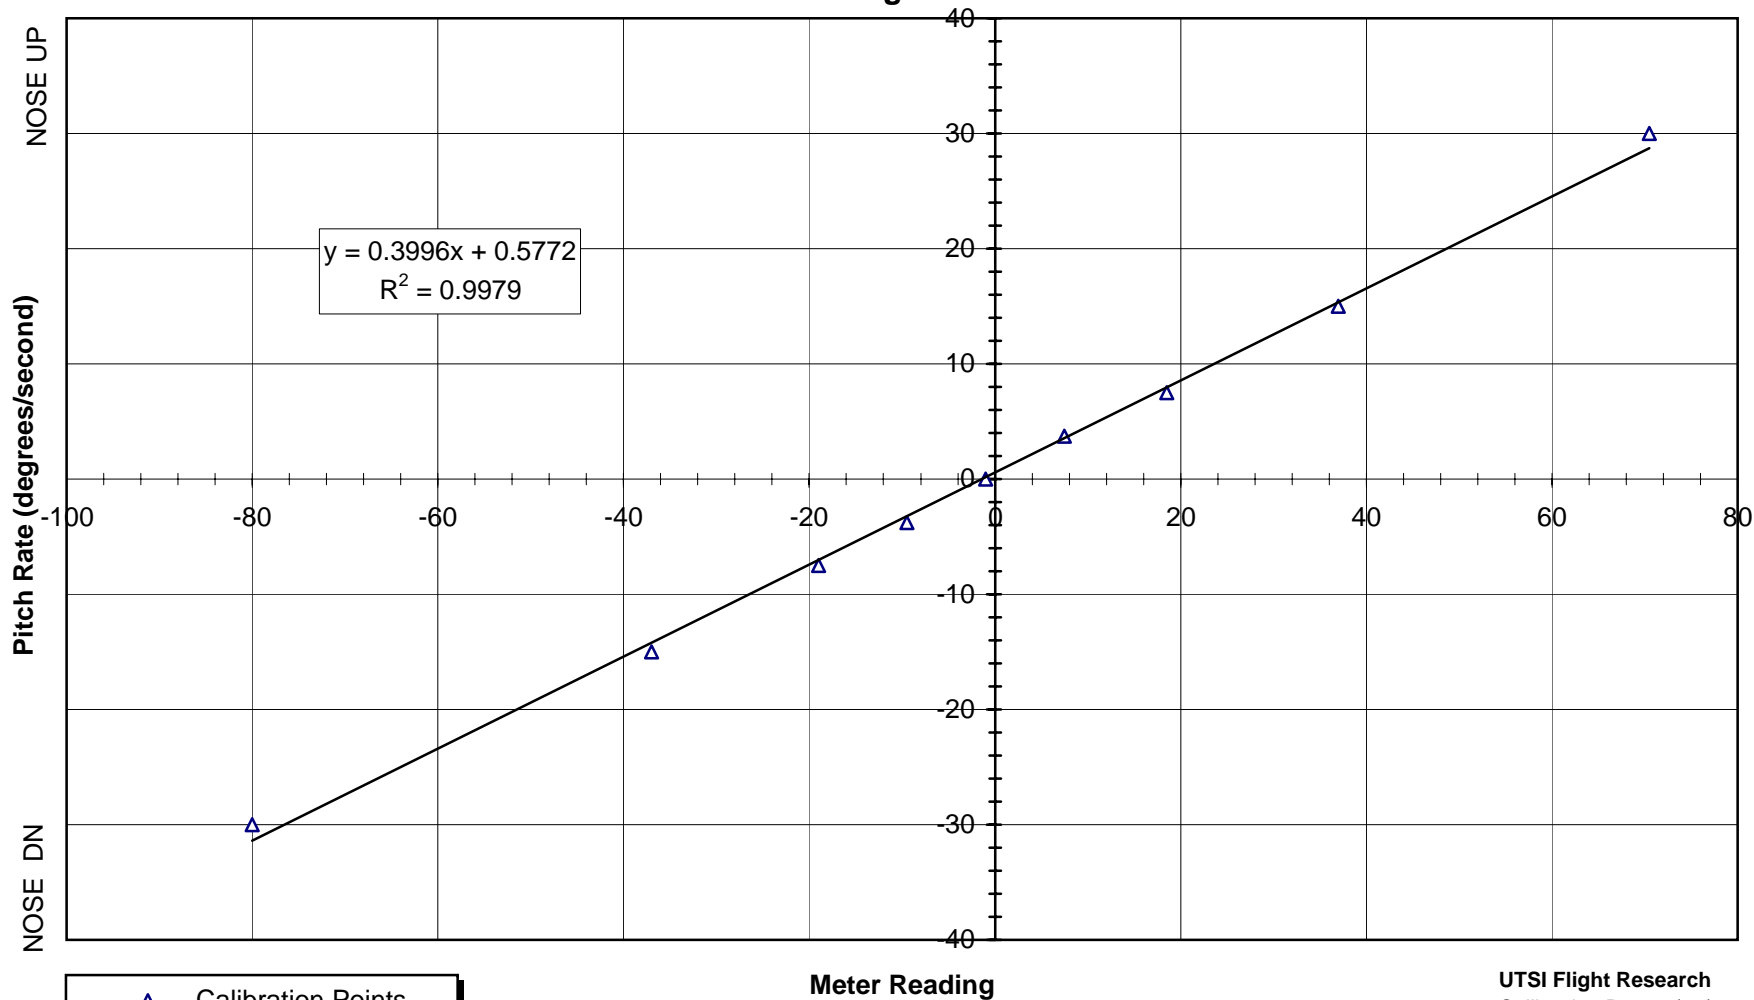

### Pitch Rate - All Student Consoles Saratoga N22UT

△ Calibration Points  
— Linear Fit

**UTSI Flight Research**  
Calibration Date: 6/18/98  
Inst. Serial # :N/A  
Calibrated by: M. Leigh  
Tag: GYR1008S.XLS