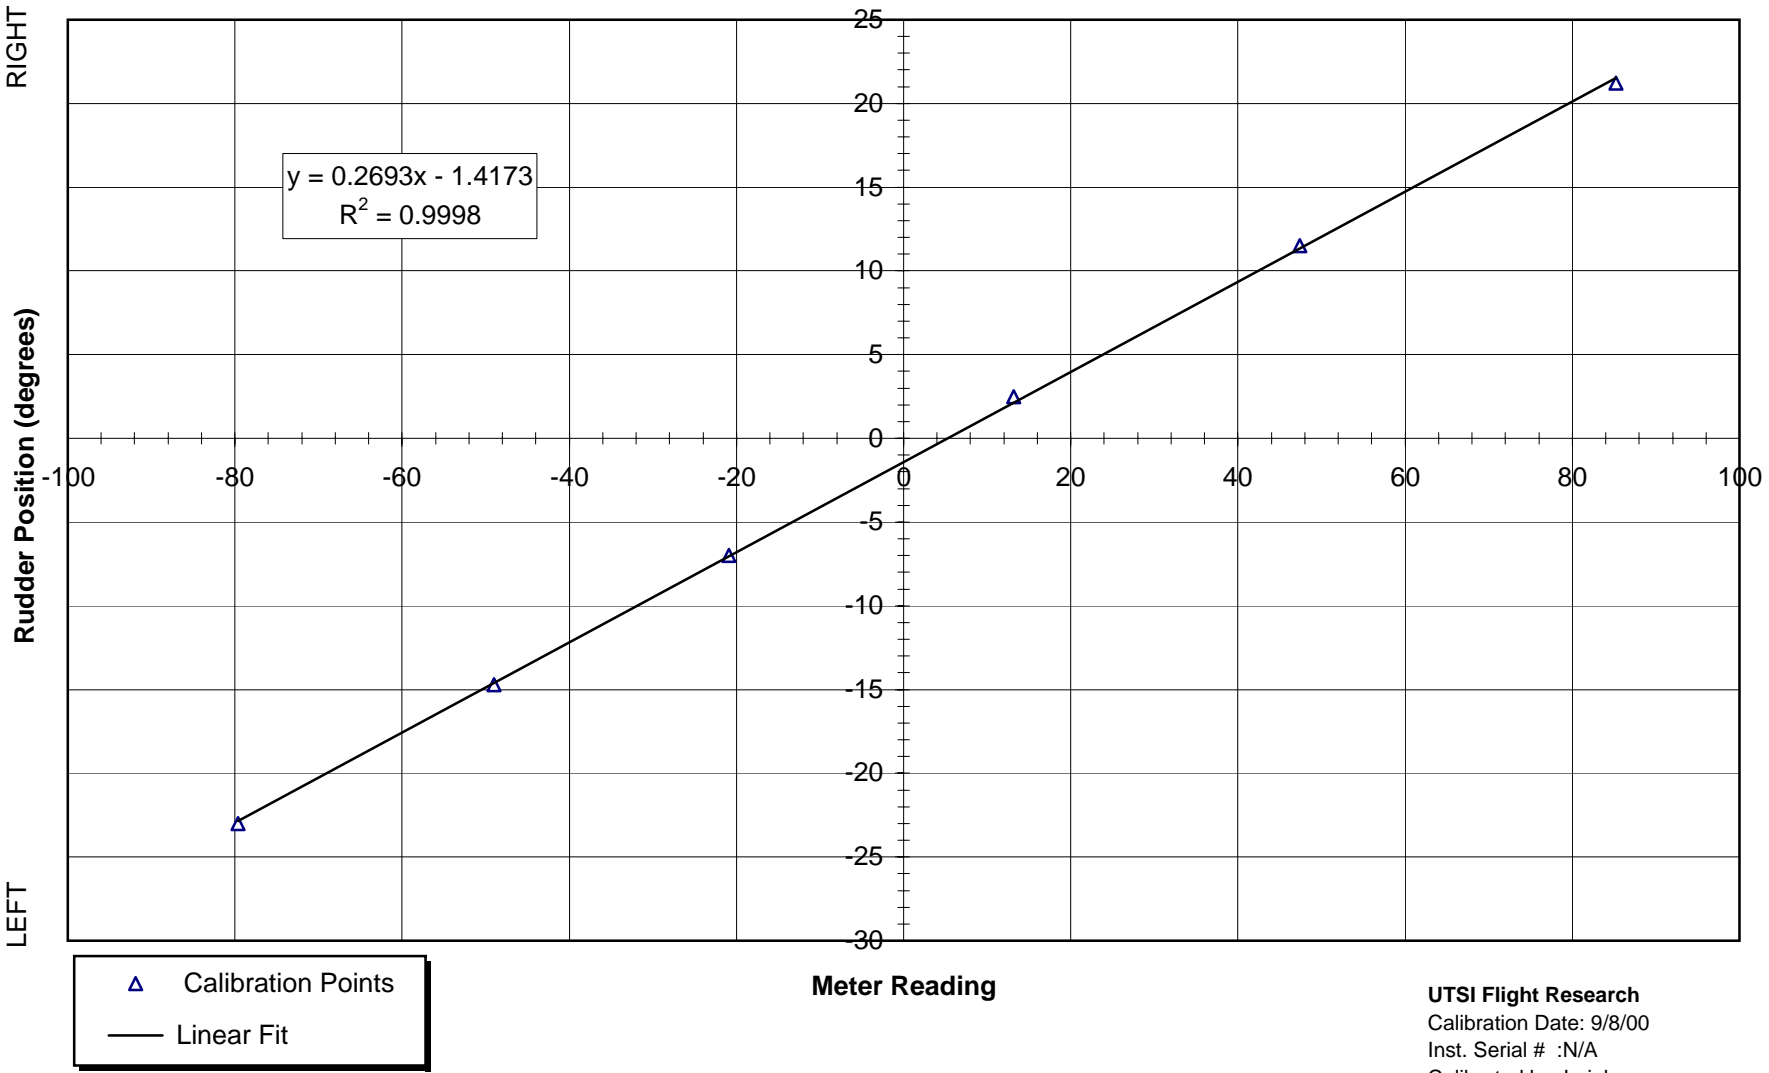

**Rudder Position - All Student Consoles
Saratoga N22UT**

UTSI Flight Research
Calibration Date: 9/8/00
Inst. Serial # :N/A
Calibrated by: Leigh
Tag: POS1006S.XLS