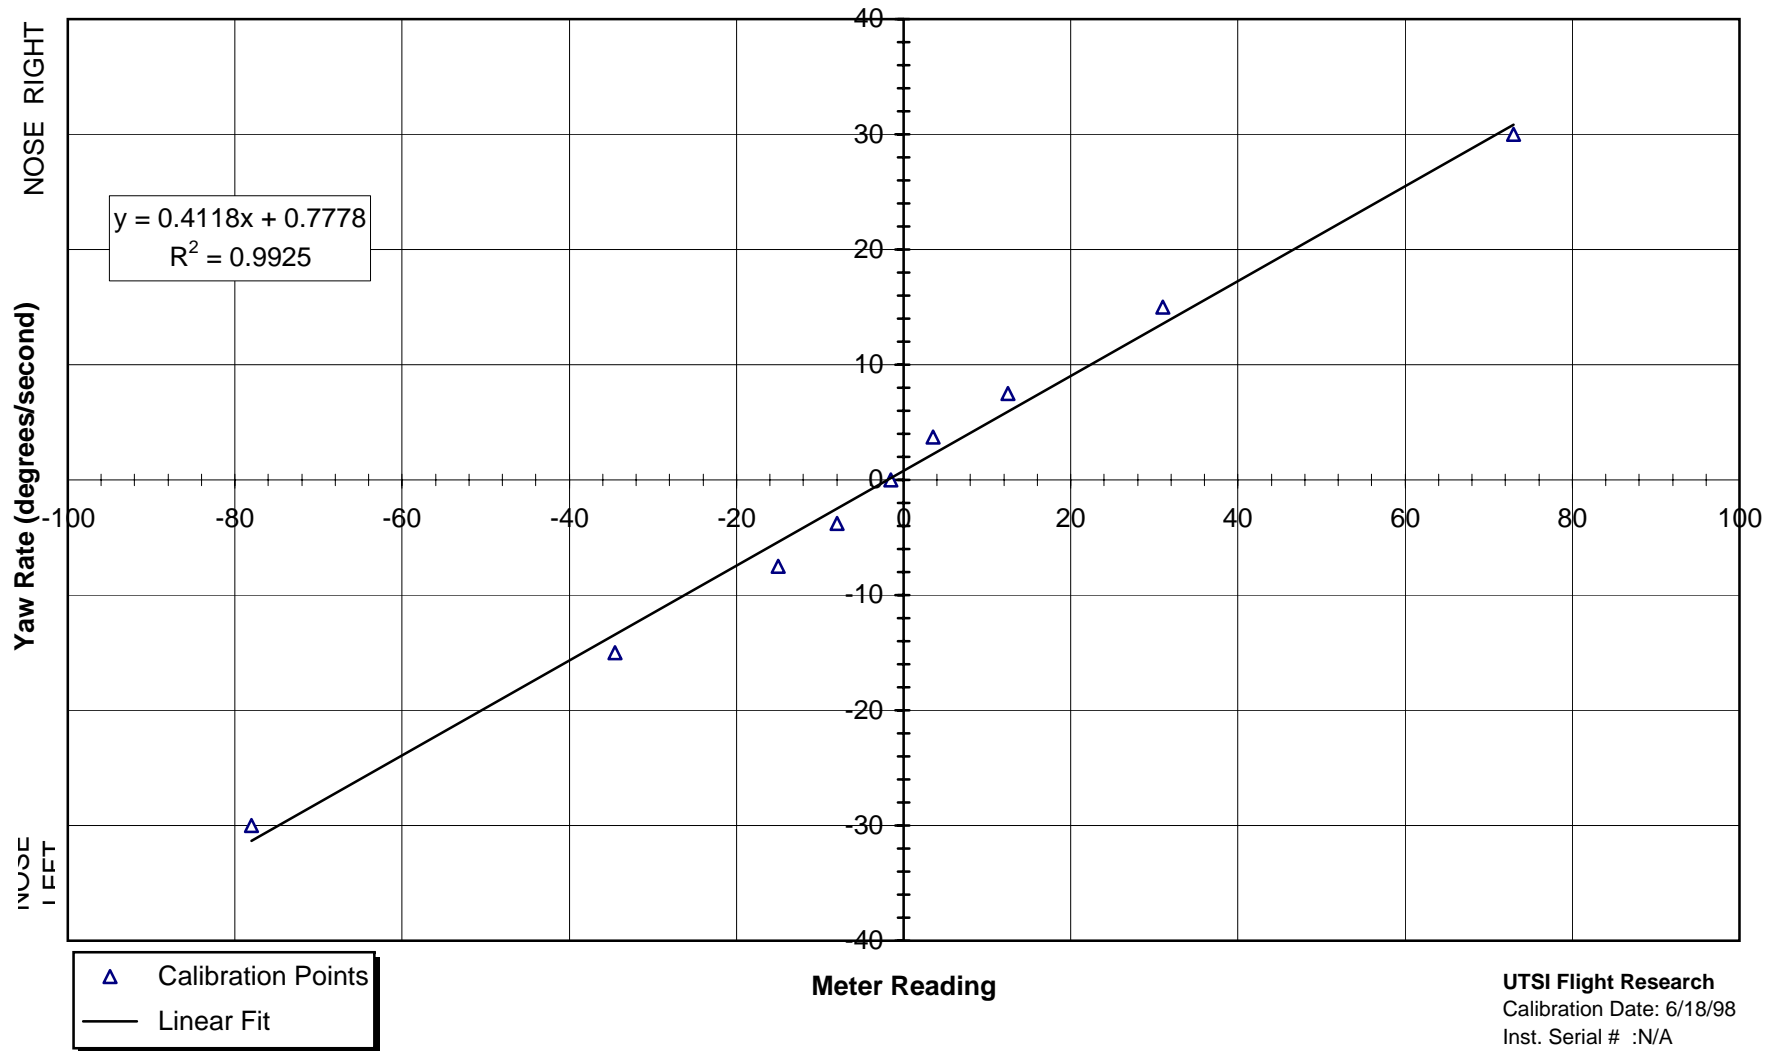

Yaw Rate - All Student Consoles Saratoga N22UT

UTSI Flight Research
Calibration Date: 6/18/98
Inst. Serial # :N/A
Calibrated by: M. Leigh
Tag: GYR1010S.XLS